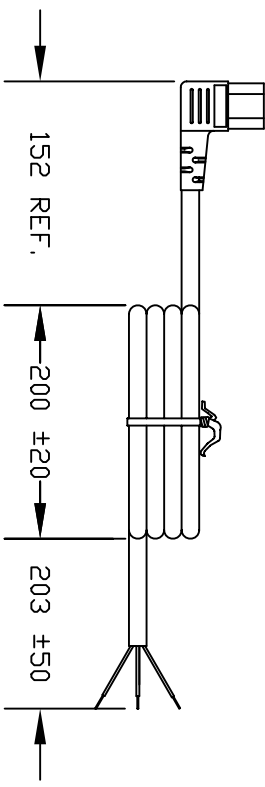

VOLEX RESERVES THE RIGHT TO ALTER NON-CRITICAL DIMENSIONS WITHOUT NOTICE.

**PACKAGING: FOLD & TIE**

**NOTES:**

- 1) CORDAGE: 16/3 SJT, 60°C, BLACK
- 2) APPROVALS:
- 3) RATING: 13 AMP/250 VOLTS
- 4) FLAME RATING: FT2
- 5) PACKAGING: 50 PIECES/CARTON
- 6) ALL DIMENSIONS IN MILLIMETERS.

REV	DESCRIPTION	DATE
1	C.U.D - NEW RELEASE	7/16/04
2	FORMAT & F&T UPDATE	8/24/04
3	REDRAWN TO SHOW CHINESE MANUFACTURED CORD	8/26/08

**Proprietary Notice:**

This document is the property of Volex Incorporated. The information contained herein is not to be disclosed to anyone without the express written consent of Volex Inc.

**FINISH:**  
JACKET: SMOOTH

SCALE:	ECD:
NDT TO SCALE	N/A

ITEM DESCRIPTION	APPROVED	DRAWN BY	DATE:
CORDSET - NORTH AMERICAN WIRE HARNESS (9'10")	STC	ARK	07/16/04

PART NO: 17539 10 B1