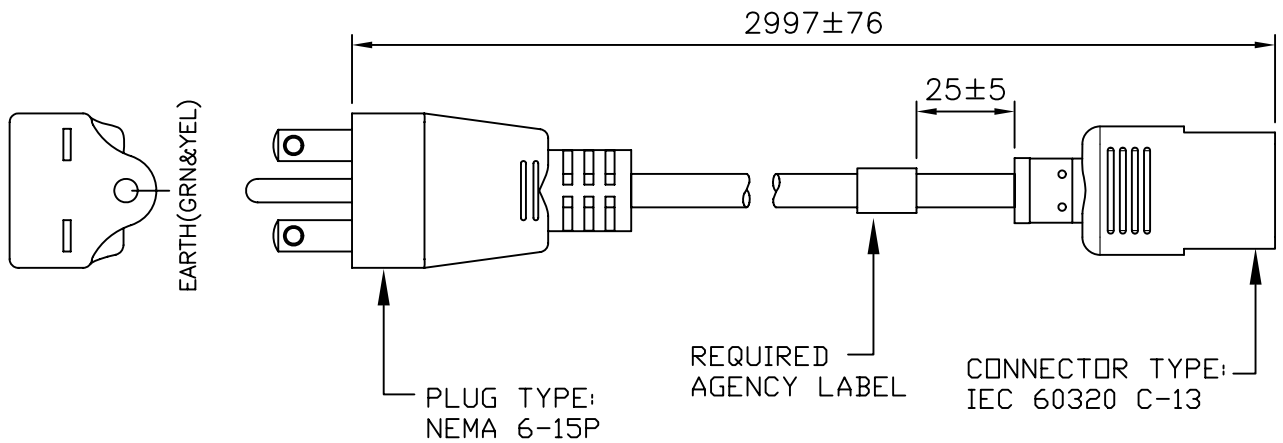

VOLEX

GROUP

Standard Cord Details: 17567 10 C3

Specifications	
Certifications	
Part Number	17567 10 C3
Connector Type	C13
Plug Type	6-15P
Category	Plastic
Application	Detachable
Plug Catalog No.	VS205S
Connector Catalog No.	386A
Cable	SVT AWG 18x3
Jacket Color	black
Length in Feet	9'10"
Length in Meters	3
Temperature Rating	60 C
Packaging Units Per Carton	H-25
Color Coding	International
Nominal OD in Inches	0.246
Nominal OD in Millimeters	6.25
Notes	See 17569 for SJT version.

VOLEX RESERVES THE RIGHT TO ALTER NON-CRITICAL DIMENSIONS WITHOUT NOTICE.

PACKAGING: FOLD & TIE

NOTES:

- 1) CORDAGE: 18/3 SVT, 60°
- 2) CONDUCTOR INSULATION AND GREEN/YELLOW. PD 250V APPLICATION.
- 3) APPROVALS: UL/CSA
- 4) RATING: 10 AMP/250 VDU
- 5) FLAME RATING : FT2
- 6) PACKAGING: 25 PIECES/
- 7) ALL DIMENSIONS IN MILL

MATERIAL:
PLUG: PVC, BLACK
JACKET: PVC, BLACK

FINISH:
JACKET: SMOOTH

SCALE:
NOT TO SCALE

ECD:
N/A

TOLERANCE UNLESS OTHERWISE SPECIFIED
.XXX ± .005
.XX ± .02
.X ± .03
FRACT. ± 1/32
ANGULAR ± 1/2°

ITEM DESCRIPTION:
COP
DETACHAB