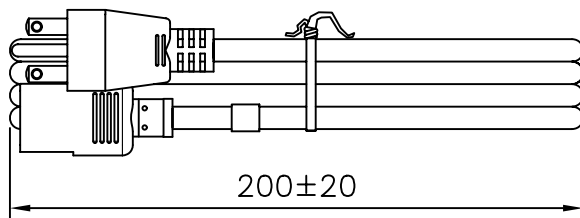

VOLEX

GROUP

Standard Cord Details: 17567 10 C3

Specifications	
Certifications	
Part Number	17567 10 C3
Connector Type	C13
Plug Type	6-15P
Category	Plastic
Application	Detachable
Plug Catalog No.	VS205S
Connector Catalog No.	386A
Cable	SVT AWG 18x3
Jacket Color	black
Length in Feet	9'10"
Length in Meters	3
Temperature Rating	60 C
Packaging Units Per Carton	H-25
Color Coding	International
Nominal OD in Inches	0.246
Nominal OD in Millimeters	6.25
Notes	See 17569 for SJT version.

VOLEX RESERVES THE RIGHT TO ALTER NON-CRITICAL DIMENSIONS WITHOUT NOTICE.

PACKAGING: FOLD & TIE

NOTES:

- 1) CORDAGE: 18/3 SVT, 60°
- 2) CONDUCTOR INSULATION AND GREEN/YELLOW. PD 250V APPLICATION.
- 3) APPROVALS: UL/CSA
- 4) RATING: 10 AMP/250 VDU
- 5) FLAME RATING : FT2
- 6) PACKAGING: 25 PIECES/
- 7) ALL DIMENSIONS IN MILL

MATERIAL:
PLUG: PVC, BLACK
JACKET: PVC, BLACK

FINISH:
JACKET: SMOOTH

SCALE:
NOT TO SCALE

ECD:
N/A

TOLERANCE UNLESS OTHERWISE SPECIFIED
.XXX ± .005
.XX ± .02
.X ± .03
FRACT. ± 1/32
ANGULAR ± 1/2°

ITEM DESCRIPTION:
COP
DETACHAB