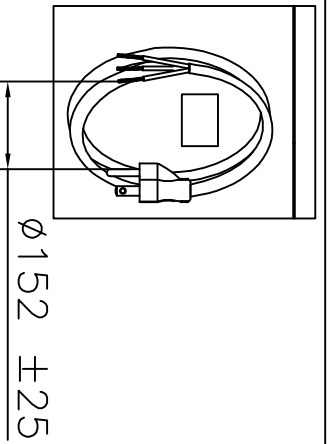

VOLEX RESERVES THE RIGHT TO ALTER NON-CRITICAL DIMENSIONS WITHOUT NOTICE.

PACKAGING: COILED AND BAGGED

- NOTES:
- 1) CORDAGE: 14/3 SJD, 90°C, BLACK
 - 2) APPROVALS:
 - 3) RATING: 15 AMP/125 VOLTS
 - 4) PACKAGING: 20 BAGGED CORDS PER CARTON
 - 5) ALL DIMENSIONS IN MILLIMETERS.

4	CHGD FROM SJ TO SJD	04/14/10
3	REMOVED 60C RATING	03/28/11
2	REVISED AND REDRAWN; CARTON QTY CHANGE	10/30/07
1	C.U.D - NEW RELEASE	9/24/07
REV	DESCRIPTION	DATE

<input checked="" type="checkbox"/> Indianapolis, IN <input type="checkbox"/> Conover, N.C. <input type="checkbox"/> Freemont, CA <input type="checkbox"/> Aguascalientes, MX <input type="checkbox"/> Tijuana, Mexico <input type="checkbox"/> Hermosillo, MX <input type="checkbox"/> Clinton, AR <input type="checkbox"/> Kanata, Canada	Proprietary Notice: This document is the property of Volex Incorporated. The information contained herein is not to be disclosed to anyone without the express written consent of Volex Inc.	MATERIAL: PLUG: PVC, BLACK JACKET: RUBBER, BLACK	FINISH: JACKET: SMOOTH	SCALE: NOT TO SCALE ECD: N/A	ITEM DESCRIPTION: CORDSET - NORTH AMERICAN POWER SUPPLY CORD (15')
				TOLERANCE UNLESS OTHERWISE SPECIFIED: .XXX ± .005 .XX ± .03 FRACT. ± 1/32 ANGULAR ± 1/2°	APPROVED: STC DRAWN BY: STC DATE: 9/24/07
FORM IN71-07 REV.A					PART NO.: 17635 10 S2