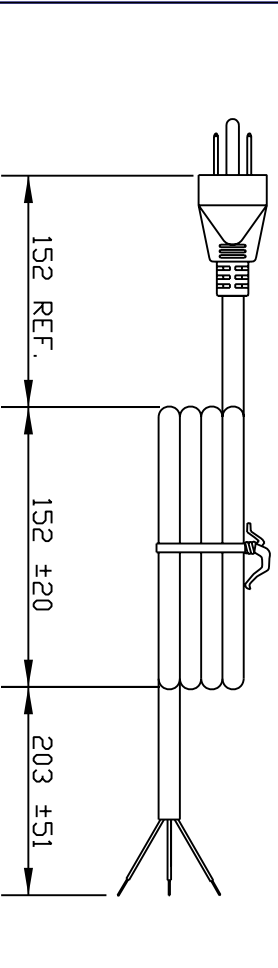

VOLEX RESERVES THE RIGHT TO ALTER NON-CRITICAL DIMENSIONS WITHOUT NOTICE.

PACKAGING: FOLD & TIE

- NOTES:**
- 1) CORDAGE: 18/3, SVT, 60°C, BLACK, LEAD FREE, BRAID AND FOIL SHIELED.
 - 2) APPROVALS:
 - 3) RATING: 10 AMP/125 VOLTS
 - 4) SHIELD CONNECTED TO GROUND PIN OF PLUG PRIOR TO MOLDING.
 - 5) PACKAGING: 50 PIECES/CARTON
 - 7) ALL DIMENSIONS IN MILLIMETERS UNLESS OTHERWISE NOTED.

REV	DESCRIPTION	DATE
1	C.U.D - NEW RELEASE	9/24/07
2	REDRAWN TO SHOW CHINESE MANUFACTURED CORD	12/7/07

SCALE:	ECD:	ITEM DESCRIPTION
NOT TO SCALE	N/A	CORDSET - NORTH AMERICAN SHIELED POWER SUPPLY CORD (9'10")

TOLERANCE UNLESS OTHERWISE SPECIFIED	APPROVED	DRAWN BY	DATE:
.XXX ± .005 .XX ± .02 .X ± .03 FRACT: ± 1/32 ANGULAR ± 1/2°	STC	STC	9/24/07

FORM IN71-07 REV.A

Indianapolis, IN

Conover, N.C.

Freemont, CA

Aguascalientes, MX