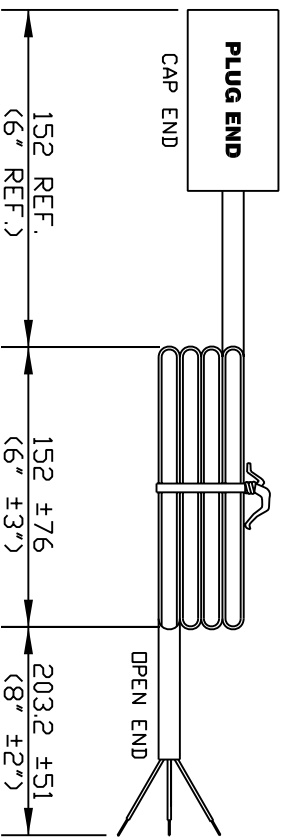

**VOLEX RESERVES THE RIGHT TO ALTER NON-CRITICAL DIMENSIONS WITHOUT NOTICE.**

**PACKAGING: FOLD & TIE**

- NOTES:**
- 1) CORDAGE: 18/3, SVT, 105°C, BLACK, LEAD FREE, FOIL SHIELED WITH DRAIN WIRE.
  - 2) APPROVALS:
  - 3) RATING: 10 AMP/125 VOLTS
  - 4) DRAIN WIRE CONNECTED TO GROUND PIN OF PLUG PRIOR TO MOLDING.
  - 5) PACKAGING: 100 PIECES/CARTON
  - 7) ALL DIMENSIONS IN MILLIMETERS UNLESS OTHERWISE NOTED.

REV	DESCRIPTION	DATE
1	C.U.D - NEW RELEASE	9/21/07

SCALE:	ECD:	ITEM DESCRIPTION
NOT TO SCALE	N/A	CORSET - NORTH AMERICAN POWER SUPPLY CORD (67")

TOLERANCE UNLESS OTHERWISE SPECIFIED	APPROVED	DRAWN BY	DATE:
.XXX ± .005 .XX ± .02 .X ± .03 FRACT. ± 1/32 ANGULAR ± 1/2°	STC	STC	9/21/07

SCALE:	ITEM DESCRIPTION	PART NO.
NOT TO SCALE	CORSET - NORTH AMERICAN POWER SUPPLY CORD (67")	17720 10 B1

**CUD**

FORM IN71-07 REV.A

- Indianapolis, IN
- Conover, N.C.
- Freemont, CA
- Aguascalientes, MX
- Tijuana, Mexico
- Hermosillo, MX
- Clinton, AR
- Kanoto, Canada