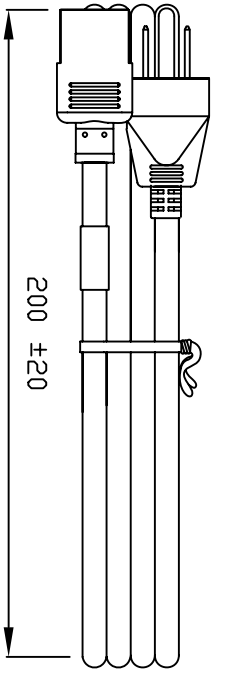

VOLEX RESERVES THE RIGHT TO ALTER NON-CRITICAL DIMENSIONS WITHOUT NOTICE.

PACKAGING: FOLD & TIE

NOTES:

- 1) CORDAGE: 18/3/SVT ALUM MYLAR SHIELD/105°C/BLACK
- 2) APPROVALS:
- 3) RATING: 10 AMP/125 VOLTS
- 4) FLAME RATING : VW-1
- 5) ALL DIMENSIONS IN MILLIMETERS
- 6) PACKAGING: 100 PIECES/CARTON.
- 7) DRAIN WIRE ON PLUG END TERMINATED TO GROUND PIN. DRAIN WIRE ON CONNECTOR IS NOT TERMINATED.

REV	DESCRIPTION	DATE
1	C.U.D - NEW RELEASE	07/10/06

SCALE:	ECD:	ITEM DESCRIPTION
N/D TO SCALE	N/A	CORDSET-NORTH AMERICAN SHIELDED DETACHABLE POWER SUPPLY CORD (79")

TOLERANCE UNLESS OTHERWISE SPECIFIED	APPROVED	DRAWN BY	DATE:
.XXX ± .005 .XX ± .02 .X ± .03 FRACT. ± 1/32 ANGULAR ± 1/2°	CR	MAF	07/10/06

SCALE:	ECD:	PART NO.
N/D TO SCALE	N/A	17725 10 B1

CUD

FORM IN71-07 REVA

- Indianapolis, IN
- Conover, N.C.
- Freemont, CA
- Aguascalientes, MX
- Tijuana, Mexico
- Hermosillo, MX
- Clinton, AR
- Kanata, Canada

Proprietary Notice:

This document is the property of Volex Incorporated. The information contained herein is not to be disclosed to anyone without the express written consent of Volex Inc.

MATERIAL: PLUG: PVC, BLACK
CONNECTOR: PVC, BLACK
JACKET: PVC, BLACK
LEAD FREE