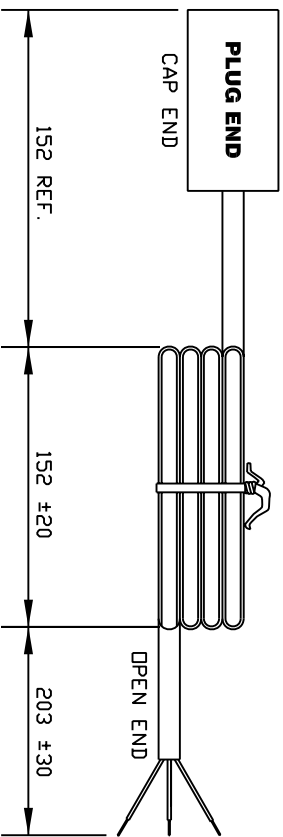

VOLEX RESERVES THE RIGHT TO ALTER NON-CRITICAL DIMENSIONS WITHOUT NOTICE.

PACKAGING: FOLD & TIE

NOTES:

- 1) CORDAGE: 18/3, SVT, 60°C, BLACK, LEAD FREE, FOIL SHIEDED WITH DRAIN WIRE.
- 2) APPROVALS:
- 3) RATING: 10 AMP/125 VOLTS
- 4) FLAME RATING : FT2
- 5) DRAIN WIRE CONNECTED TO GROUND PIN OF PLUG PRIOR TO MOLDING.
- 6) PACKAGING: 50 PIECES/CARTON
- 7) ALL DIMENSIONS IN MILLIMETERS.

REV	DESCRIPTION	DATE
1	C.U.D - NEW RELEASE	9/21/07
2	REDRAWN TO SHOW CHINESE MANUFACTURED CORD	12/3/07

SCALE:	ECD:	ITEM DESCRIPTION
NOT TO SCALE	N/A	CORSET - NORTH AMERICAN POWER SUPPLY CORD (9' 10")

TOLERANCE UNLESS OTHERWISE SPECIFIED	APPROVED	DRAWN BY	DATE:
.XXX ± .005 .XX ± .02 .X ± .03 FRACT. ± 1/32 ANGULAR ± 1/2°	STC	STC	9/21/07

SCALE:	ECD:	ITEM DESCRIPTION
NOT TO SCALE	N/A	CORSET - NORTH AMERICAN POWER SUPPLY CORD (9' 10")

- Indianapolis, IN
- Conover, N.C.
- Freemont, CA
- Aguascalientes, MX
- Tijuana, Mexico
- Hermosillo, MX
- Clinton, AR
- Kanato, Canada