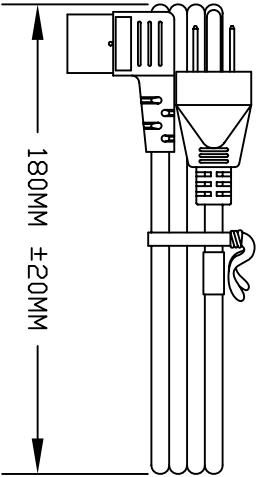

VOLEX RESERVES THE RIGHT TO ALTER NON-CRITICAL DIMENSIONS WITHOUT NOTICE.

PACKAGING: FOLD & TIE

- NOTES
- 1) CORDAGE: 18/3 SVT, FOIL SHIELDED, 60°C, BLACK
 - 2) APPROVALS:
 - 3) RATING: 10 AMP/125 VOLTS
 - 4) INTERNAL CONDUCTORS ARE BROWN, BLUE, & GREEN WITH A YELLOW STRIPE.
 - 5) ALL DIMENSIONS IN MILLIMETERS.
 - 6) DRAIN WIRE ATTACHED TO GROUND PIN ON PLUG END ONLY.
 - 7) 90 PIECES PER CARTON.

REV	DESCRIPTION	DATE
1	C.U.D - NEW RELEASE	8/21/07

SCALE:	ECD:	ITEM DESCRIPTION
NDT TO SCALE	N/A	CORSET - NORTH AMERICAN DETACHABLE POWER SUPPLY CORD (6'7")

TOLERANCE UNLESS OTHERWISE SPECIFIED	APPROVED	DRAWN BY	DATE:
.XXX ± .XX ± .X ± FRACT. ± ANGULAR ± 1/2°	STC	STC	8/21/07

SCALE:	FINISH:	PART NO.
NDT TO SCALE	JACKET: SMOOTH	17745 10 B1

CUD

- Indianapolis, IN
- Conover, N.C.
- Freemont, CA
- Aguascalientes, MX
- Tijuana, Mexico
- Hermosillo, MX
- Clinton, AR
- Kanata, Canada