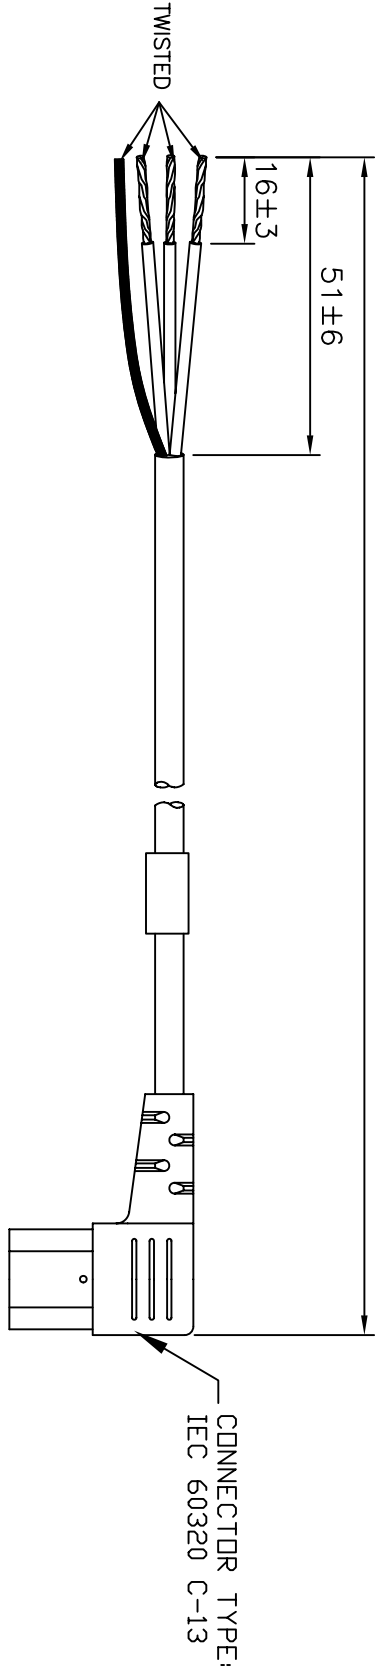

2007.F76

VOLEX RESERVES THE RIGHT TO ALTER NON-CRITICAL DIMENSIONS WITHOUT NOTICE.

PACKAGING: FOLD & TIE

NOTES:

- 1) CORDAGE: 18/3/SVTS/60°C/BLACK
- 2) APPROVALS:
- 3) RATING: 10 AMP/250 VOLTS
- 4) FLAME RATING : FT2
- 5) PACKAGING: 100 PIECES/CARTON
- 6) ALL DIMENSIONS IN MILLIMETERS
- 7) DRAIN WIRE NOT CONNECTED TO CONNECTOR GROUND

REV	DESCRIPTION	DATE
3	REVISED TO SHOW ASIAN MANUFACTURED CORD	8/28/08
2	FORMAT UPDATE	08/20/04
1	C.U.D - NEW RELEASE	06/10/04

SCALE:	ECD:	ITEM DESCRIPTION
NOT TO SCALE	N/A	CORDSET - NORTH AMERICAN WIRE HARNESS (67")

TOLERANCE UNLESS OTHERWISE SPECIFIED	APPROVED	DRAWN BY	DATE:
.XXX ± .005 .XX ± .02 X ± .03 FRACT. ± 1/32 ANGULAR ± 1/2°	CR	ARK	06/10/04

SCALE:	ECD:	ITEM DESCRIPTION	PART NO.
NOT TO SCALE	N/A	CORDSET - NORTH AMERICAN WIRE HARNESS (67")	17751 10 B1