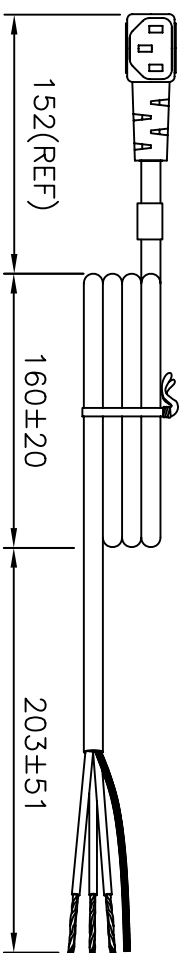

2007.F76

VOLEX RESERVES THE RIGHT TO ALTER NON-CRITICAL DIMENSIONS WITHOUT NOTICE.

PACKAGING: FOLD & TIE

NOTES:

- 1) CORDAGE: 18/3/SVTS/60°C/BLACK
- 2) APPROVALS:
- 3) RATING: 10 AMP/250 VOLTS
- 4) FLAME RATING : FT2
- 5) PACKAGING: 100 PIECES/CARTON
- 6) ALL DIMENSIONS IN MILLIMETERS
- 7) DRAIN WIRE NOT CONNECTED TO CONNECTOR GROUND

REV	DESCRIPTION	DATE
3	REVISED TO SHOW ASIAN MANUFACTURED CORD	8/28/08
2	FORMAT UPDATE	08/20/04
1	C.U.D - NEW RELEASE	06/10/04

SCALE:	ECD:	ITEM DESCRIPTION
NOT TO SCALE	N/A	CORDSET - NORTH AMERICAN WIRE HARNESS (67")

TOLERANCE UNLESS OTHERWISE SPECIFIED	APPROVED	DRAWN BY	DATE:
.XXX ± .005 .XX ± .02 X ± .03 FRACT. ± 1/32 ANGULAR ± 1/2°	CR	ARK	06/10/04

SCALE:	ECD:	ITEM DESCRIPTION	PART NO.
NOT TO SCALE	N/A	CORDSET - NORTH AMERICAN WIRE HARNESS (67")	17751 10 B1