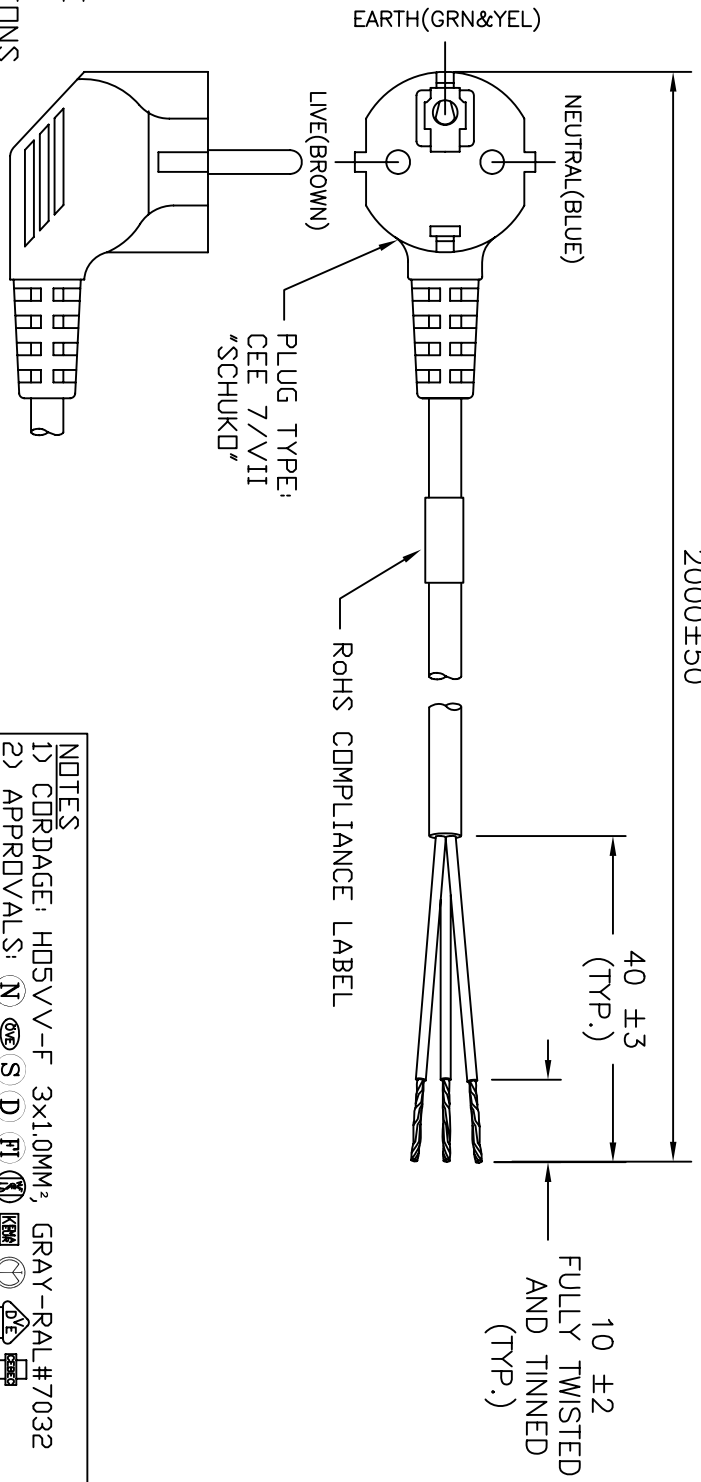

2000±50

VOLEX RESERVES THE RIGHT TO ALTER NON-CRITICAL DIMENSIONS WITHOUT NOTICE.

PACKAGING: FOLD & TIE

- NOTES
- 1) CORDAGE: HD5VV-F 3x1.0MM², GRAY-RAL#7032
 - 2) APPROVALS:
 - 3) RATING: 10 AMP @ 250 VOLTS
 - 4) PACKAGING: 25 PIECES PER CARTON
 - 5) ALL DIMENSIONS IN MILLIMETERS

REV	DESCRIPTION	DATE
1	C.U.D - NEW RELEASE	9/25/07

SCALE:	ECD:	ITEM DESCRIPTION
NDT TO SCALE	N/A	CORDSET - CONTINENTAL EUROPEAN EUROPEAN POWER SUPPLY CORD (2 METER)

TOLERANCE UNLESS OTHERWISE SPECIFIED	APPROVED	DRAWN BY	DATE:
.XXX ± .XX ± .X ± FRACT. ± ANGULAR ± 1/2°	STC	STC	9/25/07

<input checked="" type="checkbox"/> Indianapolis, IN <input type="checkbox"/> Conover, N.C. <input type="checkbox"/> Freemont, CA <input type="checkbox"/> Aguascalientes, MX <input type="checkbox"/> Tijuana, Mexico <input type="checkbox"/> Hermosillo, MX <input type="checkbox"/> Clinton, AR <input type="checkbox"/> Kanata, Canada	<p>MATERIAL: PLUG: PVC, GRAY-RAL#7032 CONNECTOR: PVC, GRAY-RAL#7032 JACKET: PVC, GRAY-RAL#7032 LEAD FREE & ROHS COMPLIANT</p> <p>FINISH: JACKET: SMOOTH</p>
--	---

PART NO.
17810 326 C3

X-ON Electronics

Largest Supplier of Electrical and Electronic Components

Click to view similar products for [AC Power Leads](#) category:

Click to view products by [Volex](#) manufacturer: