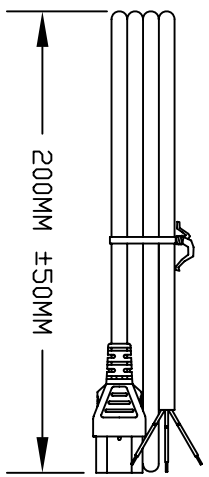

CONNECTOR TYPE:
IEC 60320 C-13

VOLEX RESERVES THE RIGHT TO ALTER NON-CRITICAL DIMENSIONS WITHOUT NOTICE.

PACKAGING: FOLD & TIE

- NOTES
- 1) CORDAGE: H05VV-F 3x1.0MM², GRAY-RAL#7032
 - 2) APPROVALS:
 - 3) RATING: 10 AMP @ 250 VOLTS
 - 4) PACKAGING: 25 PIECES PER CARTON
 - 5) ALL DIMENSIONS IN MILLIMETERS

REV	DESCRIPTION	DATE
1	C.U.D - NEW RELEASE	9/25/07

SCALE:	ECD:	ITEM DESCRIPTION
N/D TO SCALE	N/A	EUROPEAN POWER CORD 2 METERS

TOLERANCE UNLESS OTHERWISE SPECIFIED	APPROVED	DRAWN BY	DATE:
.XXX ± .005 .XX ± .02 .X ± .03 FRACT. ± 1/32 ANGULAR ± 1/2°	STC	STC	9/25/07

SCALE:	ITEM DESCRIPTION	PART NO.
N/D TO SCALE	EUROPEAN POWER CORD 2 METERS	17820 326 H25

CUD

FORM IN71-07 REV.A

- Indianapolis, IN
- Conover, N.C.
- Freemont, CA
- Aguascalientes, MX
- Tijuana, Mexico
- Hermosillo, MX
- Clinton, AR
- Kanata, Canada