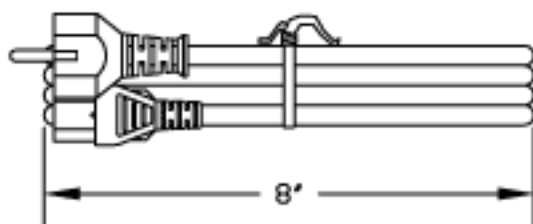

VOLEX RESERVES THE RIGHT TO ALTER NON-CRITICAL DIMENSIONS WITHOUT NOTICE.

PACKAGING: FOLD & TIE

NOTES:

- 1) CORDAGE: HD5VVF3G 1.0sq.mm BLACK, AWM2598 (DUAL RATED)
- 2) APPROVALS:
- 3) RATING: 10 AMP/250 VOLTS
- 4) CORDAGE O.D. : .272 (REF.)
- 5) PACKAGING: 50 PIECES/CARTON
- 6) ALL DIMENSIONS IN inches.

FINISH:  
JACKET: SMOOTH

SCALE:  
NOT TO SCALE

ECD  
N/A

ITEM DESCRIPTION  
CORDSET - CONTINENTAL EUROPEAN  
EUROPEAN POWER SUPPLY CORD (6.5')

TOLERANCE  
UNLESS OTHERWISE  
SPECIFIED  
.XXX ± .005  
.XX ± .02  
.X ± .03  
FRACT. ± 1/32  
ANGULAR ± 1/2°