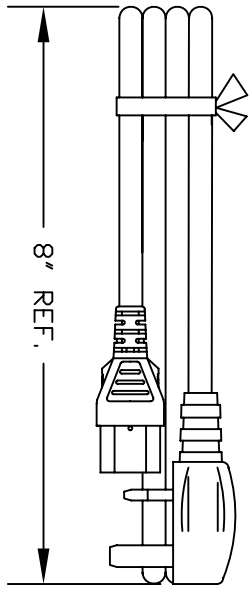

VOLEX RESERVES THE RIGHT TO ALTER NON-CRITICAL DIMENSIONS WITHOUT NOTICE.

PACKAGING: FOLD & TIE

NOTES:

- 1) CORDAGE: H05VV-F3G 1.0sq.mm. AWM2598 (DUAL RATED)/BLACK.
- 2) APPROVALS:
- 3) RATING: 10 AMP/250 VOLTS
- 4) CORDAGE O.D.: .273 (REF.)
- 5) PACKAGING: 50 PIECES/CARTON
- 6) ALL DIMENSIONS IN inches.

3	REDRAWN SHOWING LATEST CONNECTOR	11/15/07
2	FORMAT UPDATE	08/17/04
1	C.U.D - NEW RELEASE	06/08/04
REV	DESCRIPTION	DATE

SCALE:	ECD:	ITEM DESCRIPTION
NOT TO SCALE	N/A	CORDSET - BRITISH DETACHABLE POWER SUPPLY CORD (8')

**PART NO. 2104H 10 C3**