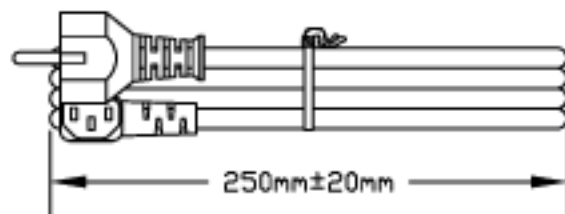

VOLEX RESERVES THE RIGHT TO ALTER NON-CRITICAL DIMENSIONS WITHOUT NOTICE.

PACKAGING: FOLD & TIE

NOTES:

- 1) CORDAGE: H05VVF3G 1.0sq.mm, BLACK
- 2) APPROVALS:
- 3) RATING: 10 AMP/250 VOLTS
- 4) CORDAGE O.D. : .272 (REF.)
- 5) PACKAGING: 50 PIECES/CARTON
- 6) ALL DIMENSIONS IN MILLIMETERS

FINISH:
JACKET: SMOOTH

SCALE:
NOT TO SCALE

ECD:
N/A

ITEM DESCRIPTION:
CORDSET - CONTINENTAL EUROPEAN
EUROPEAN POWER SUPPLY CORD (2.5M)

TOLERANCE UNLESS OTHERWISE SPECIFIED
.XXX ± .005
.XX ± .02
.X ± .03
FRACT. ± 1/32
ANGULAR ± 1/2°