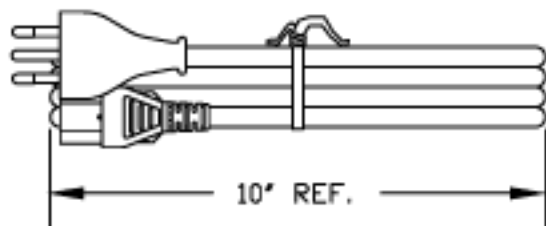

VOLEX RESERVES THE RIGHT TO ALTER NON-CRITICAL DIMENSIONS WITHOUT NOTICE.

PACKAGING: FOLD & TIE

NOTES:

- 1) CORDAGE: HD5VVF3G 1.0sq.mm, BLACK
- 2) APPROVALS: Ⓢ
- 3) RATING: 10 AMP/250 VOLTS
- 4) PACKAGING: 50 PIECES/CARTON
- 5) ALL DIMENSIONS IN inches.

FINISH:
JACKET: SMOOTH

SCALE:
NOT TO SCALE

ECD:
N/A

ITEM DESCRIPTION
CORDSET - ITALIAN POWER SUPPLY CORD (8')

TOLERANCE UNLESS OTHERWISE SPECIFIED
.XXX ± .005
.XX ± .02
.X ± .03
FRACT. ± 1/32
ANGULAR ± 1/2°