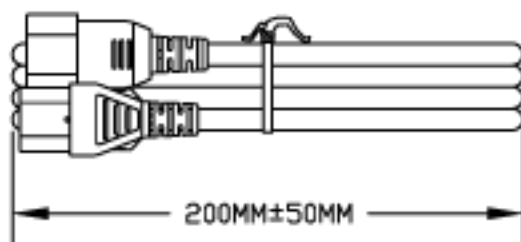

PACKAGING: FOLD & TIE

1	C.U.D - NEW RELEASE	1/10/06
REV	DESCRIPTION	DATE

- ☒ Indianapolis, IN
- ☐ Conover, N.C.
- ☐ Freemont, CA
- ☐ Aguascalientes, MX
- ☐ Tijuana, Mexico
- ☐ Hermosillo, MX
- ☐ Clinton, AR
- ☐ Kanata, Canada

Proprietary Notice:
This document is the property of Volex Incorporated. The information contained herein is not to be disclosed to anyone without the express written consent of Volex Inc.

MATERIAL:
PLUG: PVC-LF, BLACK
CONNECTOR: PVC-LF, BLACK
JACKET: PVC-LF, BLACK

FINISH:
JACKET: SMOOTH

SCALE: NDT TO SCALE
EOD: N/A
TOLERANCE UNLESS OTHERWISE SPECIFIED
.XXX ± .005
.XX ± .02
.X ± .03
FRACT. ± 1/32
ANGULAR ± 1/2°

ITEM DESCRIPTION JUMPER CORD-NORTH AMERICAN + EUROPEAN 1 METER		
APPROVED CR	DRAWN BY MAF	DATE: 1/10/06
PART NO. 2117H 10 C3