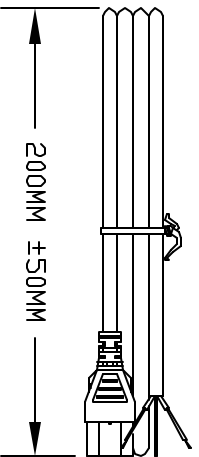

CONNECTOR TYPE:
IEC 60320 C-13

VOLEX RESERVES THE
RIGHT TO ALTER
NON-CRITICAL DIMENSIONS
WITHOUT NOTICE.

NOTES:

- 1) CABLE: H05VV-F 3x1.00 BLACK LEAD FREE
- 2) APPROVALS: EUROPEAN
- 3) RATING: 10 AMP/250 VOLTS
- 4) ALL DIMENSIONS IN MILLIMETERS
- 5) PACKAGING: 50 PIECES/CARTON.

PACKAGING: FOLD & TIE

		<input checked="" type="checkbox"/> Indianapolis, IN <input type="checkbox"/> Conover, N.C. <input type="checkbox"/> Freemont, CA <input type="checkbox"/> Aguascalientes, MX <input type="checkbox"/> Tijuana, Mexico <input type="checkbox"/> Hermosillo, MX <input type="checkbox"/> Clinton, AR <input type="checkbox"/> Kanata, Canada		Proprietary Notice: This document is the property of Volex Incorporated. The information contained herein is not to be disclosed to anyone without the express written consent of Volex Inc.		MATERIAL: CONNECTOR: PVC, BLACK JACKET: PVC, BLACK LEAD FREE		FINISH: JACKET: SMOOTH		SCALE: NDT TO SCALE ECD: N/A TOLERANCE UNLESS OTHERWISE SPECIFIED: .XXX ± .005 .XX ± .02 .X ± .03 FRACT. ± 1/32 ANGULAR ± 1/2°		ITEM DESCRIPTION: EUROPEAN POWER CORD 2.5 METERS		APPROVED: MAF PART NO. 2120H 10 C3		DRAWN BY: CR		DATE: 10/03/06	
REV		DESCRIPTION		DATE		1 C.U.D - NEW RELEASE 10/03/06													