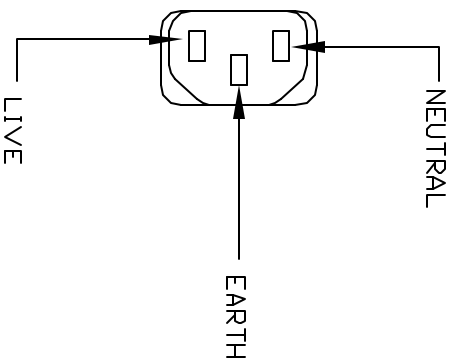

CONNECTOR TYPE:
IEC 60320 C-13

VOLEX RESERVES THE
RIGHT TO ALTER
NON-CRITICAL DIMENSIONS
WITHOUT NOTICE.

NOTES:

- 1) CABLE: H05VV-F 3x1.00 BLACK LEAD FREE
- 2) APPROVALS: EUROPEAN
- 3) RATING: 10 AMP/250 VOLTS
- 4) ALL DIMENSIONS IN MILLIMETERS
- 5) PACKAGING: 50 PIECES/CARTON.

PACKAGING: FOLD & TIE

		<input checked="" type="checkbox"/> Indianapolis, IN <input type="checkbox"/> Conover, N.C. <input type="checkbox"/> Freemont, CA <input type="checkbox"/> Aguascalientes, MX <input type="checkbox"/> Tijuana, Mexico <input type="checkbox"/> Hermosillo, MX <input type="checkbox"/> Clinton, AR <input type="checkbox"/> Kanata, Canada		Proprietary Notice: This document is the property of Volex Incorporated. The information contained herein is not to be disclosed to anyone without the express written consent of Volex Inc.		MATERIAL: CONNECTOR: PVC, BLACK JACKET: PVC, BLACK LEAD FREE		FINISH: JACKET: SMOOTH		SCALE: NDT TO SCALE ECD: N/A TOLERANCE UNLESS OTHERWISE SPECIFIED: .XXX ± .005 .XX ± .02 .X ± .03 FRACT. ± 1/32 ANGULAR ± 1/2°		ITEM DESCRIPTION: EUROPEAN POWER CORD 2.5 METERS		APPROVED: MAF PART NO. 2120H 10 C3		DRAWN BY: CR		DATE: 10/03/06	
REV		DESCRIPTION		DATE		1 C.U.D - NEW RELEASE 10/03/06													