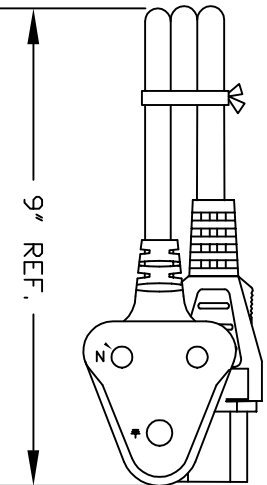

Proprietary Notice:

This document is the property of Volex Incorporated. The information contained herein is not to be disclosed to anyone without the express written consent of Volex Inc.

- ☒ Indianapolis, IN
- ☐ Conover, N.C.
- ☐ Fremont, CA
- ☐ Aguascalientes, MX
- ☐ Tijuana, Mexico
- ☐ Hermosillo, MX
- ☐ Clinton, AR
- ☐ Kanata, Canada

MATERIAL:
PLUG: PVC-BLACK
JACKET: PVC-BLACK
LEAD FREE

FINISH:
JACKET: SMOOTH

1. **NOTES:**
1) CORDAGE: HD5VVF3G 1.00 sq:mm/BLACK
  2) APPROVALS: SABS
  3) RATING: 10 AMP/250 VOLTS
  4) REFERENCE D.D. : .272
  5) PACKAGING: 50 PIECES/CARTON
  6) ALL DIMENSIONS IN inches.

REV	DESCRIPTION	DATE
3	REVISED RATING (WAS 16A/250V)	05/19/11
2	FORMAT UPDATE	08/18/04
1	C.U.D - NEW RELEASE	06/08/04

SCALE:	ECD:	ITEM DESCRIPTION
NOT TO SCALE	N/A	CORDSSET - SOUTH AFRICA DETACHABLE POWER SUPPLY CORD (8)
TOLERANCE UNLESS OTHERWISE SPECIFIED .XXX ± .005 .XX ± .02 .X ± .03 FRACT ± 1/32* ANGULAR ± 1/2*	APPROVED	DRAWN BY
	STC	ARK
	PART NO.	DATE:
	2131H 10 C3	06/08/04

FORM IN71-07 REV.A