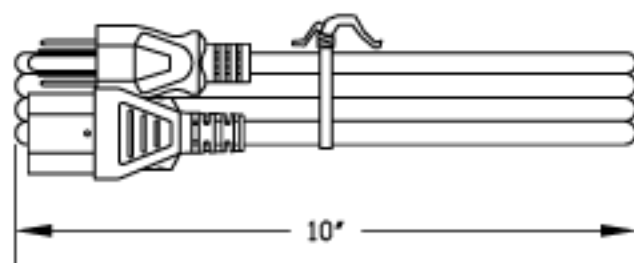

VOLEX RESERVES THE RIGHT
TO ALTER NON-CRITICAL
DIMENSIONS WITHOUT NOTICE.

PACKAGING: FOLD & TIE

NOTES:

- 1) CORDAGE: VCTF 3G 1.25 sq.mm
- 2) APPROVALS:
- 3) RATING: 12 AMP/125 VOLTS
- 4) CORDAGE O.D.: .272 (REF.)
- 5) PACKAGING: 50 PIECES/CARTON
- 6) ALL DIMENSIONS IN inches.

FINISH:
JACKET: SMOOTH

SCALE:
NOT TO
SCALE

ECD
N/A

TOLERANCE
UNLESS OTHERWISE
SPECIFIED
.XXX ± .005
.XX ± .02
.X ± .03
FRACT. ± 1/32
ANGULAR ± 1/2°

ITEM DESCRIPTION
CORDSET - JAPAN
JAPANESE POWER SUPPLY CORD (7.5')