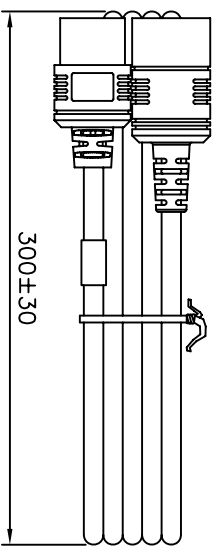

PLUG TYPE:  
IEC 60320 C-20

CONNECTOR TYPE:  
IEC 60320 C-19

VOLEX RESERVES THE RIGHT TO ALTER NON-CRITICAL DIMENSIONS WITHOUT NOTICE.

PACKAGING: FOLD & TIE

- NOTES:
- 1) CORDAGE: 14/3/SJT/105°C/BLACK
  - 2) APPROVALS: (UL) (E)
  - 3) RATING: 16 AMP/250 VOLTS
  - 4) FLAME RATING: FT2
  - 5) PACKAGING: 25 PIECES/CARTON
  - 6) ALL DIMENSIONS IN MILLIMETERS.

FORM IN71-07 REV.A

SCALE: NDT TO SCALE	ECD: N/A	ITEM DESCRIPTION	APPROVED	DRAWN BY	DATE:
TOLERANCE UNLESS OTHERWISE SPECIFIED .XXX ± .005 .XX ± .02 .X ± .03 FRACT. ± 1/32 ANGULAR ± 1/2°		CORDSET - NORTH AMERICAN DETACHABLE POWER SUPPLY CORD (82")	CR	ARK	06/21/04
		PART NO.	2136H 10 C3		