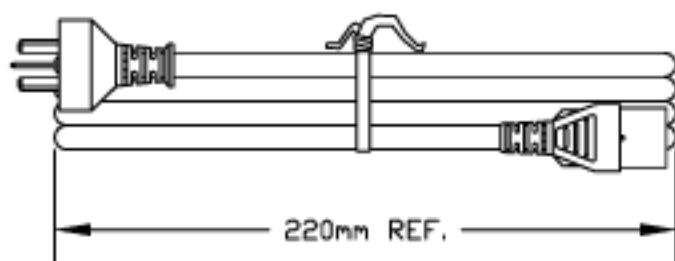

VOLEX RESERVES THE RIGHT TO ALTER NON-CRITICAL DIMENSIONS WITHOUT NOTICE.

**PACKAGING: FOLD & TIE**

**NOTES:**

- 1) CORDAGE: RVV 300/500 1.00 sq.mm/BLACK
- 2) APPROVALS: CCC
- 3) RATING: 10 AMP/250 VOLTS
- 4) CORDAGE O.D.: .272 (REF.)
- 5) PACKAGING: 50 PIECES/CARTON
- 6) ALL DIMENSIONS IN MILLIMETERS

**FINISH:**  
JACKET: SMOOTH

**SCALE:**  
NOT TO SCALE

**ECD:**  
N/A

**ITEM DESCRIPTION:**  
CORDSET - CHINA  
CHINESE POWER SUPPLY CORD (2.5M)

|                 |                 |                   |
|-----------------|-----------------|-------------------|
| APPROVED<br>STC | DRAWN BY<br>ARK | DATE:<br>06/08/04 |
|-----------------|-----------------|-------------------|