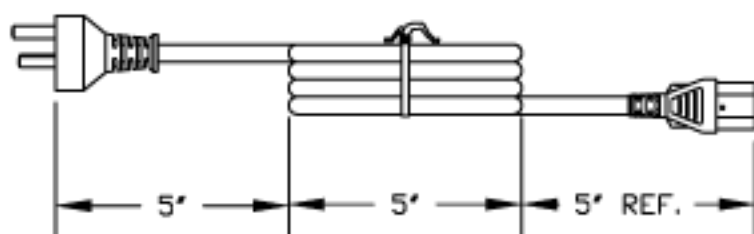

VOLEX RESERVES THE RIGHT TO ALTER NON-CRITICAL DIMENSIONS WITHOUT NOTICE.

PACKAGING: FOLD & TIE

NOTES:

- 1) CORDAGE: HD5VVF3G 1.00 sq.mm/BLACK
- 2) APPROVALS: IRAM
- 3) RATING: 10 AMP/250 VOLTS
- 4) CORDAGE O.D. : .272 (REF.)
- 5) PACKAGING: 50 PIECES/CARTON
- 6) ALL DIMENSIONS IN Inches.

FINISH:  
JACKET: SMOOTH

SCALE:  
NOT TO  
SCALE

ECD  
N/A

TOLERANCE  
UNLESS OTHERWISE  
SPECIFIED  
.XXX ± .005  
.XX ± .02  
.X ± .03  
FRACT. ± 1/32  
ANGULAR ± 1/2°

ITEM DESCRIPTION  
CORDSET - ARGENTINA  
ARGENTINEAN POWER SUPPLY CORD (8')