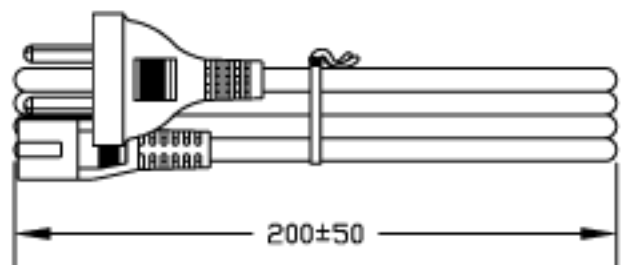

NEUTRAL(BLUE)

LIVE(BROWN)

VOLEX RESERVES THE RIGHT TO ALTER NON-CRITICAL DIMENSIONS WITHOUT NOTICE.

PACKAGING: FOLD & TIE

NOTES:

- 1) CORDAGE: H03VVH2-F 2X0.75 sq.mm/ BLACK
- 2) APPROVALS: IRAM
- 3) RATING: PLUG- 10AMP/250 VOLTS  
CONNECTOR-2.5 AMP/250 VOLTS
- 4) PACKAGING: 100 PIECES/CARTON
- 5) ALL DIMENSIONS IN MM.

FINISH:  
JACKET: SMOOTH

SCALE:  
NOT TO  
SCALE

ECD:  
N/A

ITEM DESCRIPTION  
CORDSET - ARGENTINA  
DETACHABLE POWER SUPPLY CORD

TOLERANCE  
UNLESS OTHERWISE  
SPECIFIED  
X.XXX ± 0.3  
X.XX ± 0.5  
X.X ± 1  
ANGULAR ± 1°