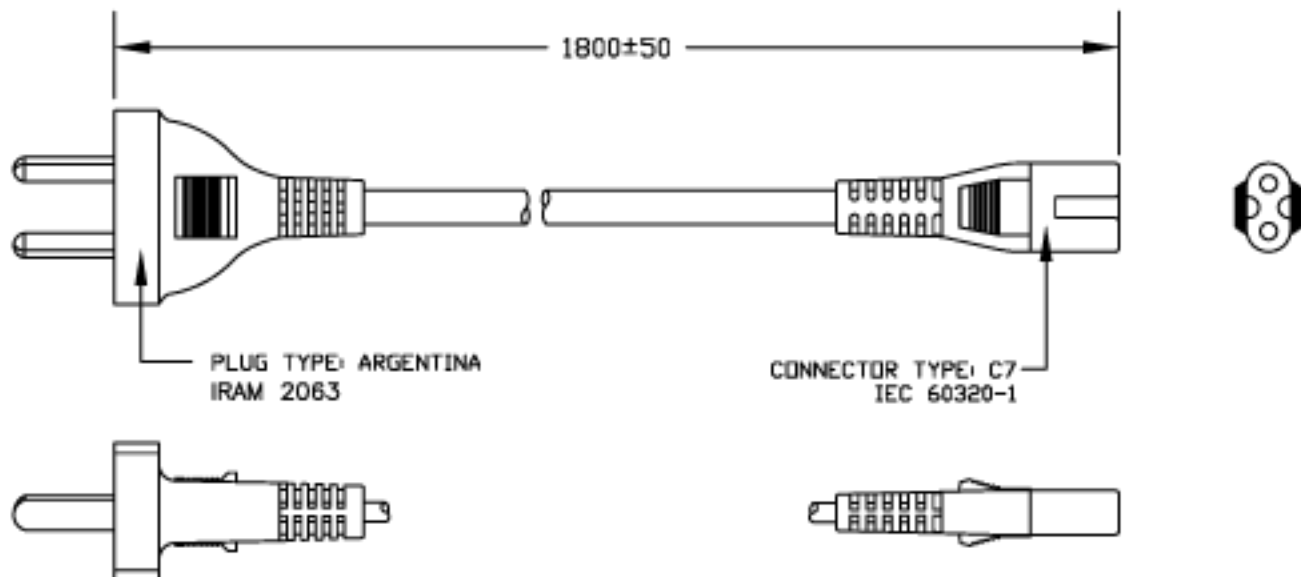

NEUTRAL(BLUE)

LIVE(BROWN)

VOLEX RESERVES THE RIGHT TO ALTER NON-CRITICAL DIMENSIONS WITHOUT NOTICE.

PACKAGING: FOLD & TIE

NOTES:

- 1) CORDAGE: H03VVH2-F 2X0.75 sq.mm/ BLACK
- 2) APPROVALS: IRAM
- 3) RATING: PLUG- 10AMP/250 VOLTS  
CONNECTOR-2.5 AMP/250 VOLTS
- 4) PACKAGING: 100 PIECES/CARTON
- 5) ALL DIMENSIONS IN MM.

FINISH:  
JACKET: SMOOTH

SCALE:  
NOT TO  
SCALE

ECD:  
N/A

ITEM DESCRIPTION  
CORDSET - ARGENTINA  
DETACHABLE POWER SUPPLY CORD

TOLERANCE  
UNLESS OTHERWISE  
SPECIFIED  
X.XXX ± 0.3  
X.XX ± 0.5  
X.X ± 1  
ANGULAR ± 1°