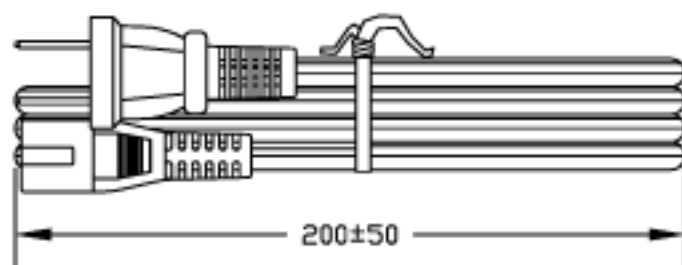

VOLEX RESERVES THE RIGHT TO ALTER NON-CRITICAL DIMENSIONS WITHOUT NOTICE.

PACKAGING: FOLD & TIE

NOTES:

- 1) CORDAGE: VFF 2X0.75 sq.mm/BLACK (RIBBED)
- 2) APPROVALS: 
- 3) RATING: PLUG- 7AMP/125 VOLTS
CONNECTOR-2.5 AMP/125 VOLTS
- 4) PACKAGING: 100 PIECES/CARTON
- 5) ALL DIMENSIONS IN MM.

SCALE:
NOT TO
SCALE

ECD:
N/A

ITEM DESCRIPTION
CORDSET - JAPANESE
DETACHABLE POWER SUPPLY CORD

TOLERANCE
UNLESS OTHERWISE
SPECIFIED
X.XXX ± 0.3
X.XX ± 0.5
X.X ± 1
ANGULAR ± 1°

APPROVED CR	DRAWN BY AK	DATE 05/04/2006
----------------	----------------	--------------------