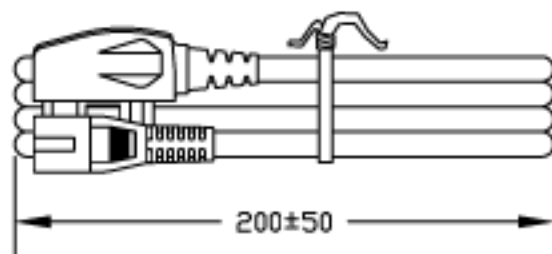

VOLEX RESERVES THE RIGHT TO ALTER NON-CRITICAL DIMENSIONS WITHOUT NOTICE.

PACKAGING: FOLD & TIE

NOTES:

- 1) CORDAGE: H03VVH2-F 2X0.75 sq.mm/BLACK
- 2) APPROVALS: 
- 3) RATING: PLUG- 10 AMP/250 VOLTS (10A-FUSE)
CONNECTOR-2.5 AMP/250 VOLTS
- 4) PACKAGING: 100 PIECES/CARTON
- 5) ALL DIMENSIONS IN MM.

SCALE:
NOT TO
SCALE

ECD:
N/A

ITEM DESCRIPTION
CORDSET - BRITISH
DETACHABLE POWER SUPPLY CORD

TOLERANCE
UNLESS OTHERWISE
SPECIFIED
X.XXX ± 0.3
X.XX ± 0.5
X.X ± 1
ANGULAR ± 1°

APPROVED CR	DRAWN BY AK	DATE 05/04/2006
----------------	----------------	--------------------