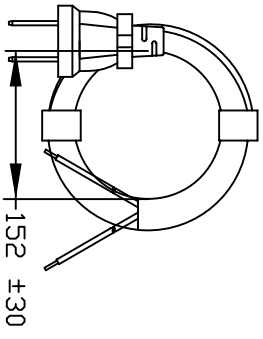

VOLEX RESERVES THE RIGHT TO ALTER NON-CRITICAL DIMENSIONS WITHOUT NOTICE.

PACKAGING: COIL & TIE

- NOTES:
- 1) CORDAGE: 18/2 SVT, 60°C, GRAY JACKET, BLACK AND WHITE COLORED INSULATED CONDUCTORS.
 - 2) APPROVALS:  
 - 3) RATING: 10 AMP/125 VOLTS
 - 4) FLAME RATING : FT2
 - 5) PACKAGING: 40 PIECES/CARTON
 - 6) ALL DIMENSIONS IN MILLIMETERS
 - 7) PLUG IS NON-POLARIZED

MATERIAL: PLUG: PVC, GRAY
JACKET: PVC, GRAY

FINISH: JACKET: SERRATED

Indianapolis, IN
 Conover, N.C.
 Freemont, CA
 Aguascalientes, MX
 Tijuana, Mexico
 Hermosillo, MX
 Clinton, AR
 Kanata, Canada

SCALE:	ECD:	ITEM DESCRIPTION
NDT TO SCALE	N/A	CORDSET - NORTH AMERICAN POWER SUPPLY CORD (30')
TOLERANCE UNLESS OTHERWISE SPECIFIED .XXX ± .005 .XX ± .02 .X ± .03 FRACT. ± 1/32° ANGULAR ± 1/2°		
APPROVED	DRAWN BY	DATE:
STC	STC	10/23/07
PART NO. 40230 8		