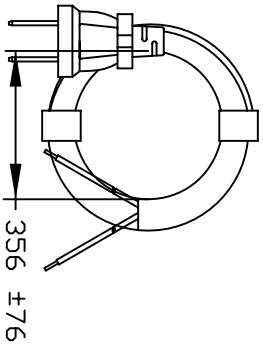

VOLEX RESERVES THE RIGHT TO ALTER NON-CRITICAL DIMENSIONS WITHOUT NOTICE.

PACKAGING: COIL & TIE

- NOTES:
- 1) CORDAGE: 17/2 SVT, 60°C, BLACK JACKET, BLACK AND WHITE COLORED INSULATED CONDUCTORS.
  - 2) APPROVALS:
  - 3) RATING: 12 AMP/125 VOLTS
  - 4) FLAME RATING : FT2
  - 5) PACKAGING: 40 PIECES/CARTON
  - 6) ALL DIMENSIONS IN MILLIMETERS
  - 7) PLUG IS NON-POLARIZED

REV	DESCRIPTION	DATE
1	C.U.D - NEW RELEASE	06/11/04
2	REDRAWN TO SHOW CHINESE MANUFACTURED CORD	12/3/07

**CUD**

FORM IN71-07 REV.A

Indianapolis, IN

Conover, N.C.

Freemont, CA

Aguascalientes, MX

Tijuana, Mexico

**MATERIAL:**  
PLUG: PVC, BLACK  
JACKET: PVC, BLACK  
LEAD FREE

**FINISH:**  
JACKET: SERRATED

SCALE:	NDT TO SCALE	ECD:	ITEM DESCRIPTION
		N/A	CORDSET - NORTH AMERICAN POWER SUPPLY CORD (30')
<p>TOLERANCE UNLESS OTHERWISE SPECIFIED</p> <p>XXX ± .005</p> <p>XX ± .02</p> <p>.X ± .03</p> <p>FRACT. ± 1/32°</p> <p>ANGULAR ± 1/2°</p>			
APPROVED		DRAWN BY	DATE:
CR		ARK	06/11/04
PART NO.		40335 10	