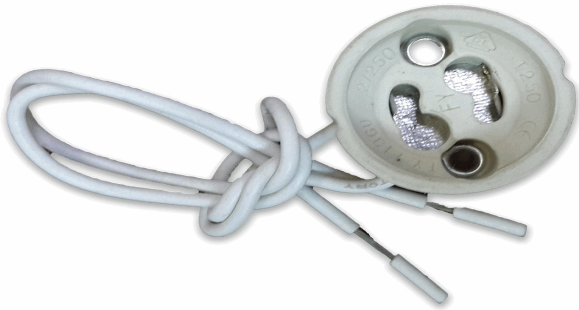

### HIGHLIGHTS :

WATTS

NA

EQ. WATTS

NA

LUMINOUS

NA

BEAM ANGLE

NA

SKU Code	: 3423
Body type	: CERAMIC
Dimmable	: No
EAN code	: 3800157607827
Packing details	: 700
Unit cbm	: 4E-05

### PRODUCT FEATURES

- Suitable for GU10 fitting Spotlights.
- Available in Stylish design, Shapes and colors.
- Body material-Die cast aluminum/Satin nickle.
- Upto 5 years Warranty.
- Easy to install.