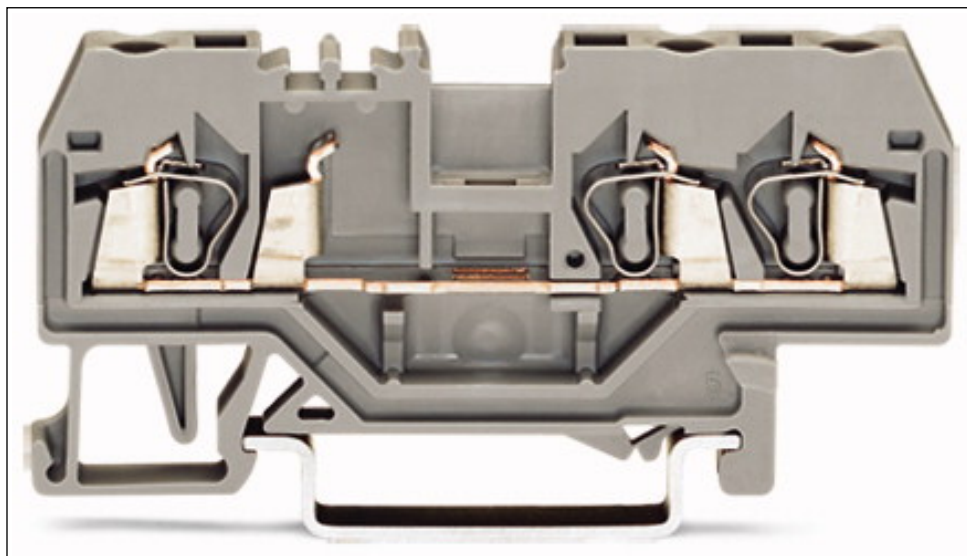

Images & drawings