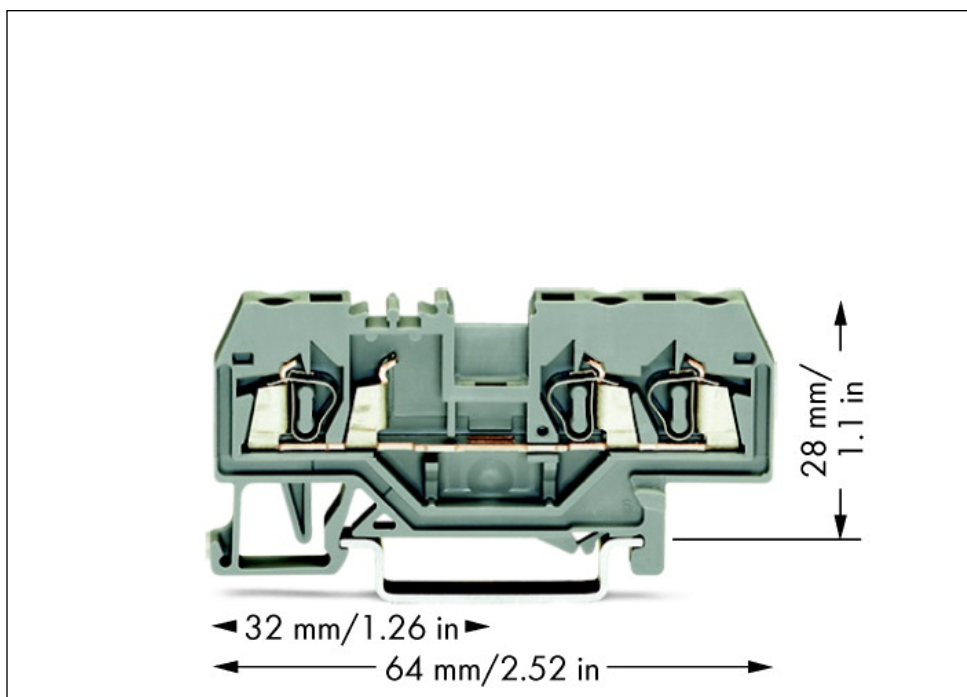

Images & drawings