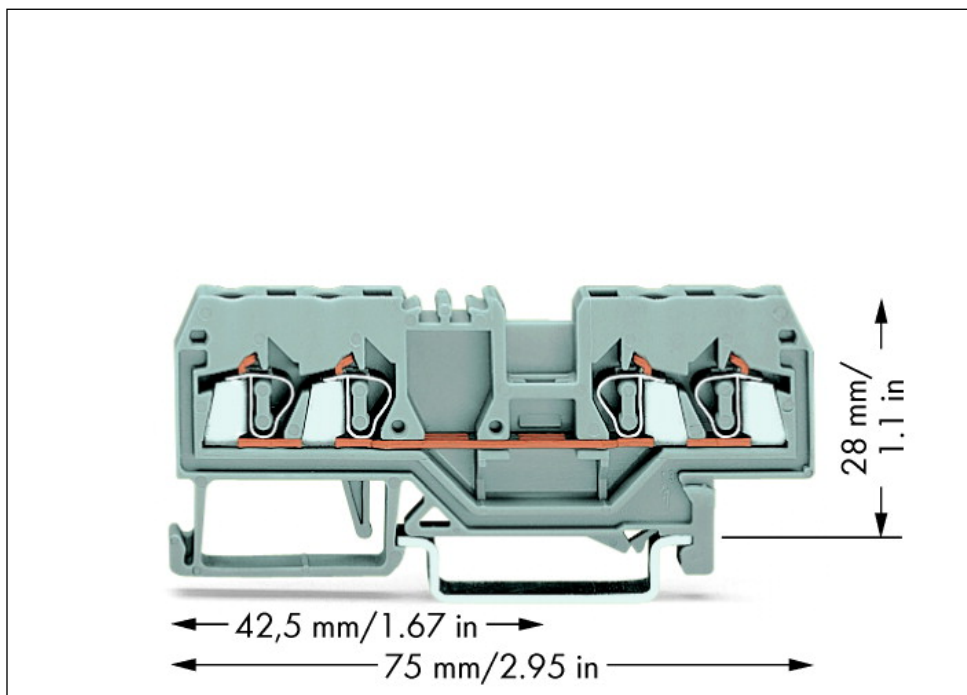

Images & drawings