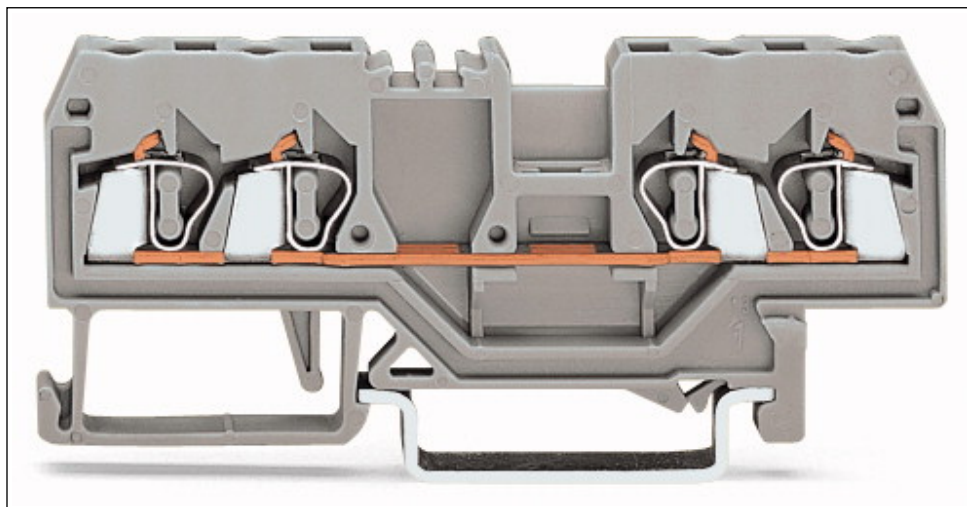

Images & drawings