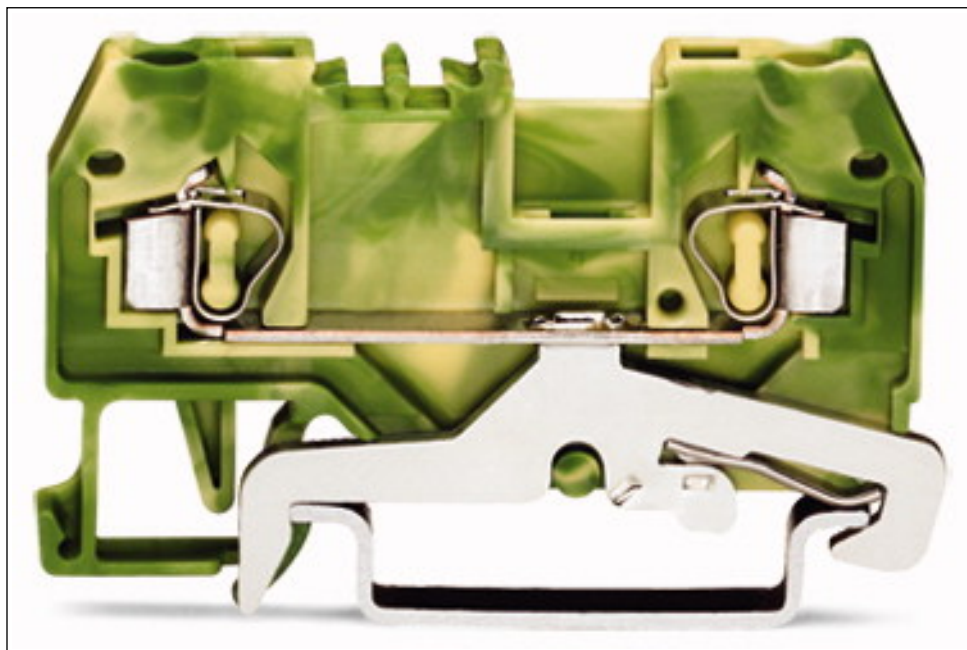

Images & drawings