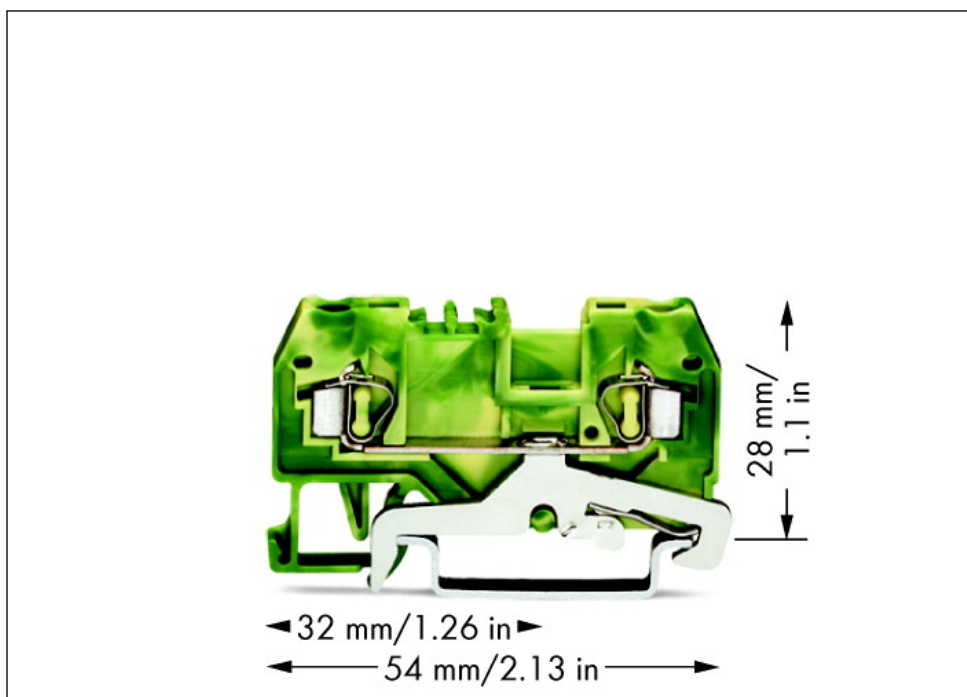

Images & drawings