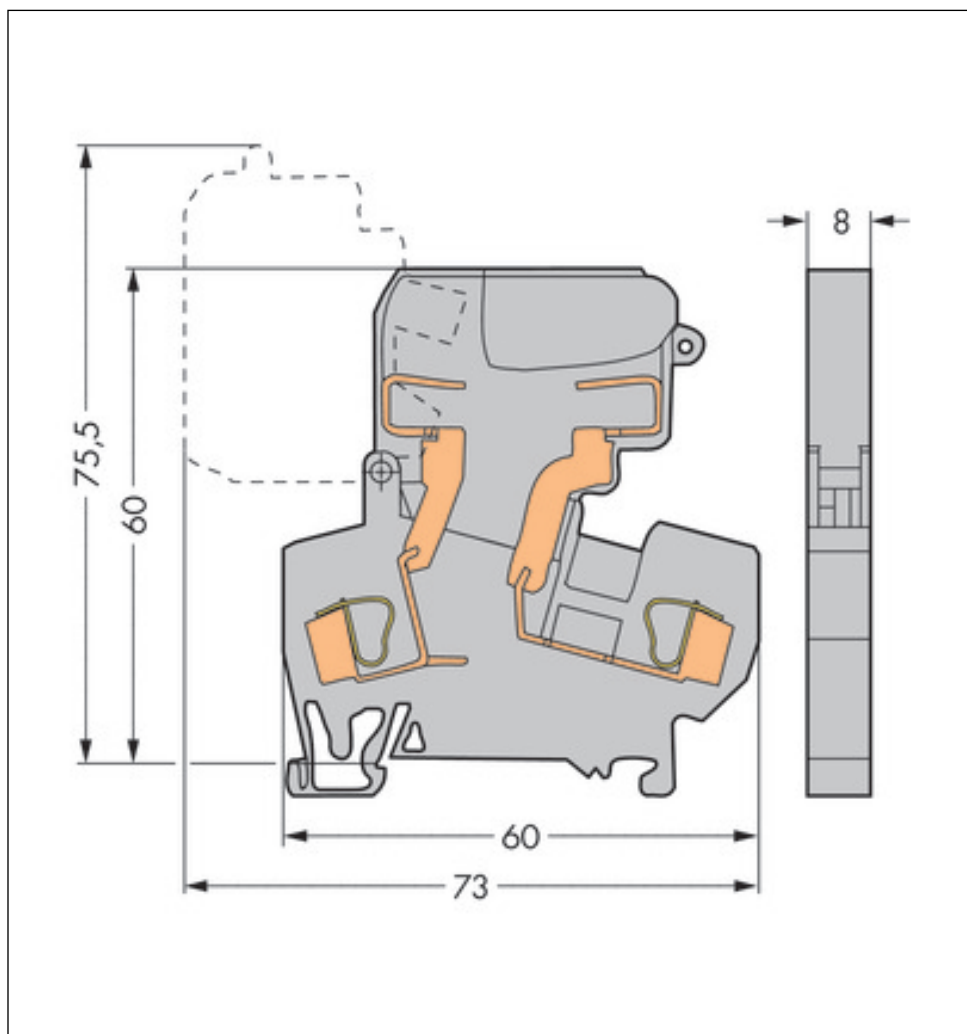

Address

WAGO Kontakttechnik GmbH & Co. KG

Hansastr. 27

32423 Minden

Telefon: 0571/887-0

Fax: 0571/887-169

<http://www.wago.com>

© WAGO Kontakttechnik GmbH & Co. KG

Technische Änderungen und Irrtümer vorbehalten.