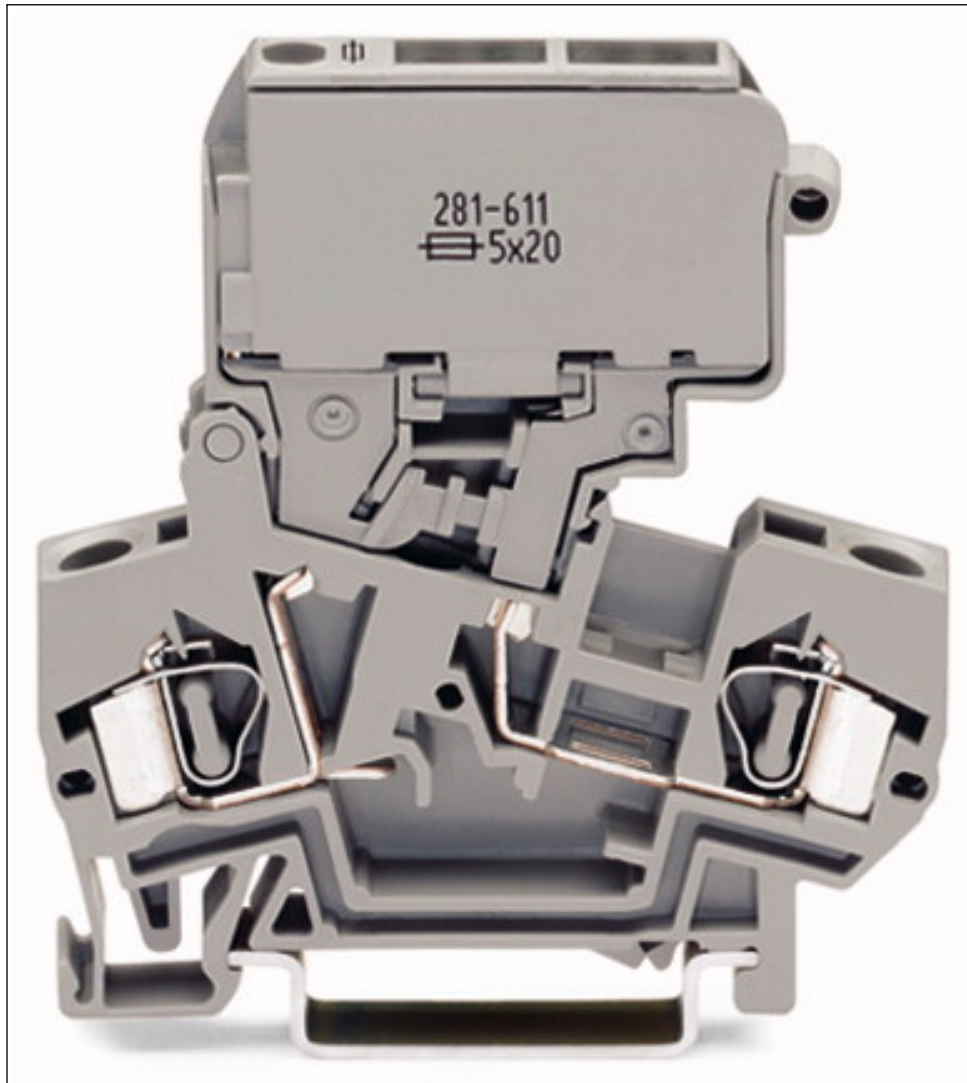

Images & drawings