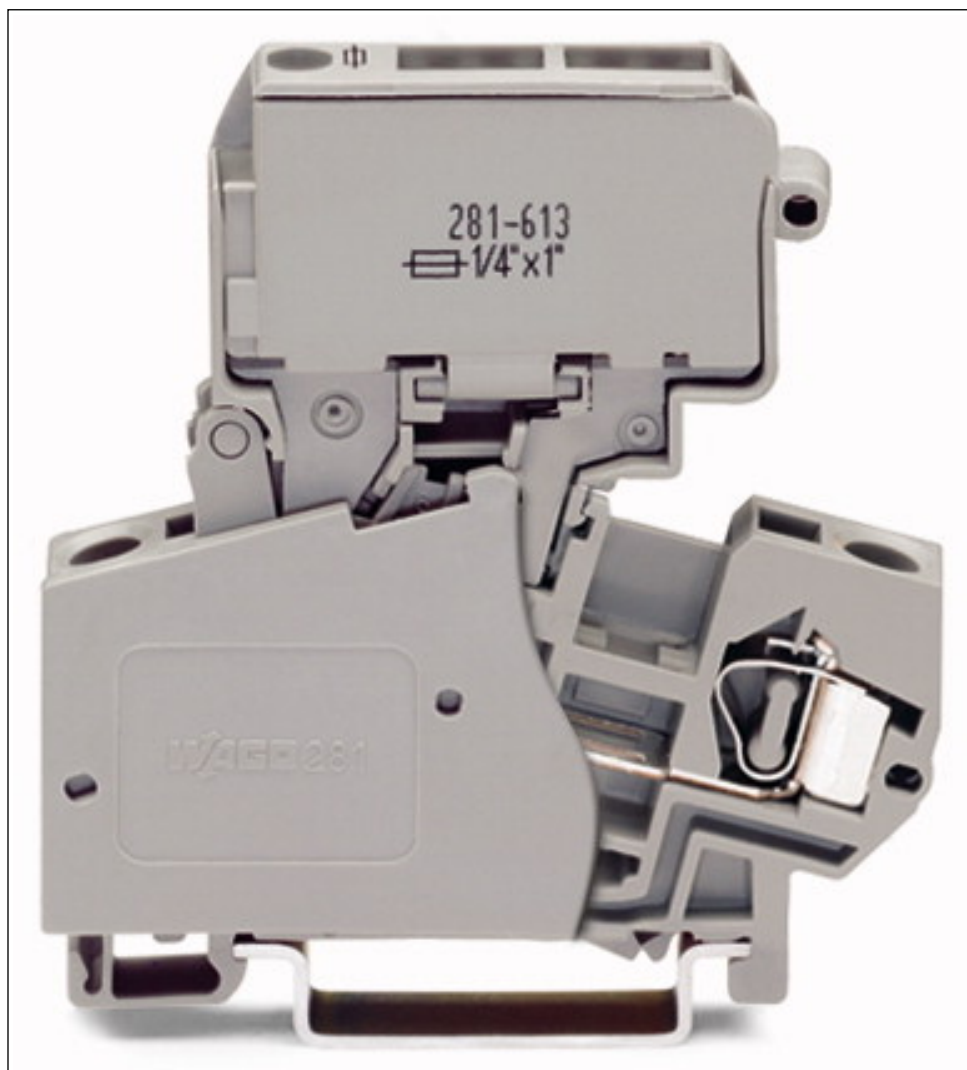

Images & drawings

Address

WAGO Kontakttechnik GmbH & Co. KG

Hansastr. 27

32423 Minden

Telefon: 0571/887-0

Fax: 0571/887-169

<http://www.wago.com>

© WAGO Kontakttechnik GmbH & Co. KG

Technische Änderungen und Irrtümer vorbehalten.