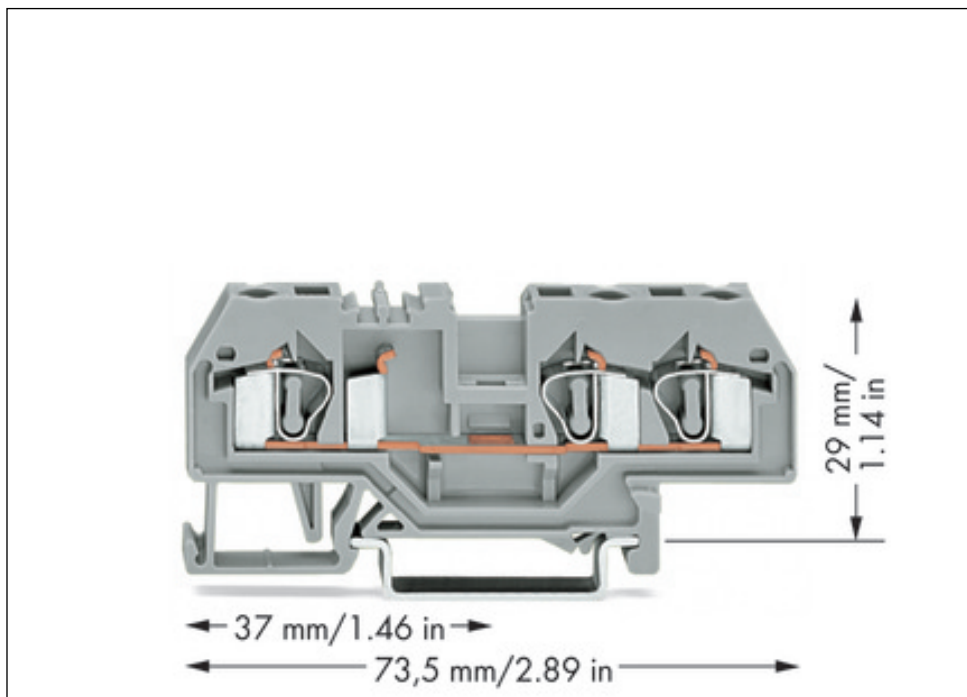

Images & drawings