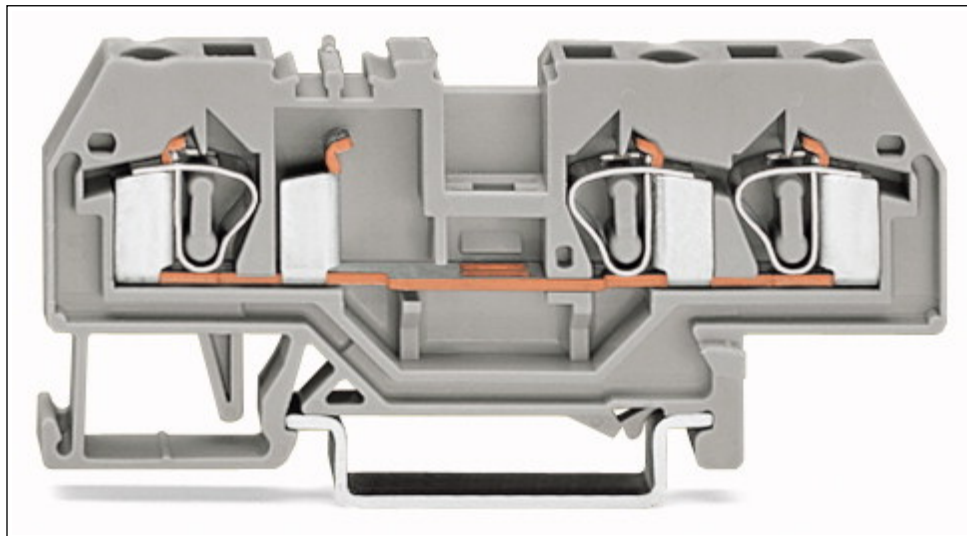

Images & drawings