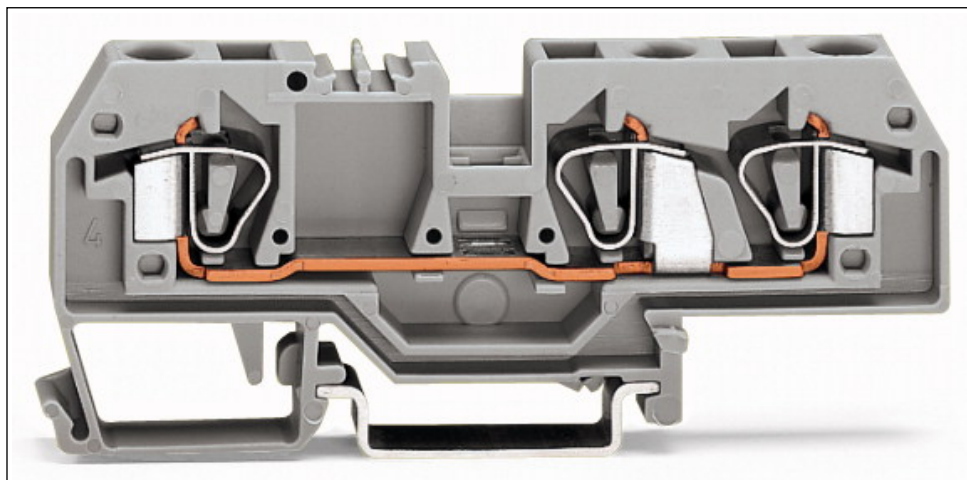

Images & drawings