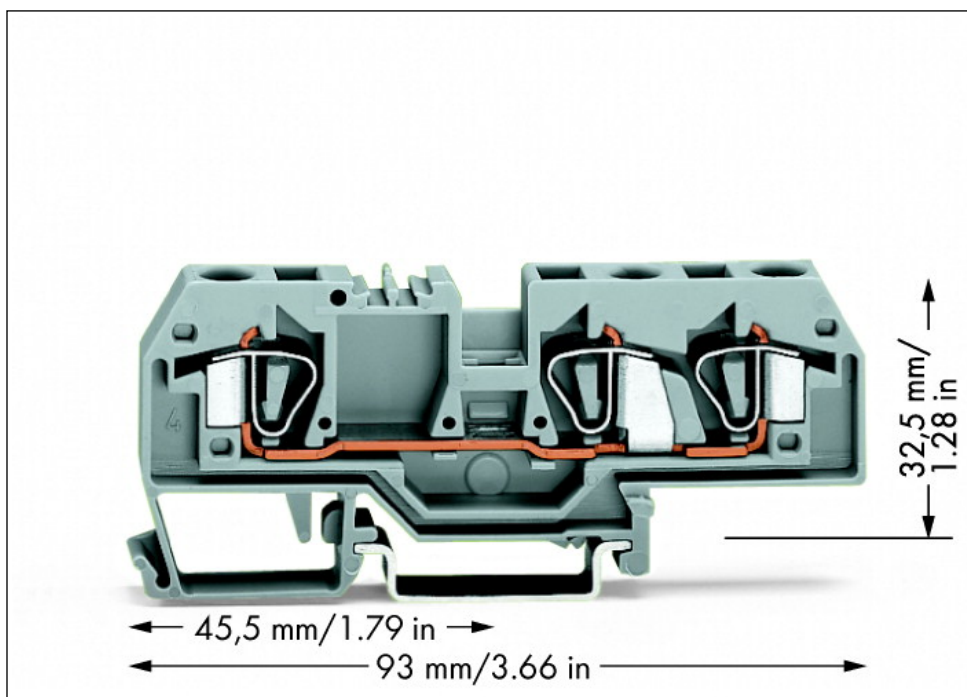

Images & drawings