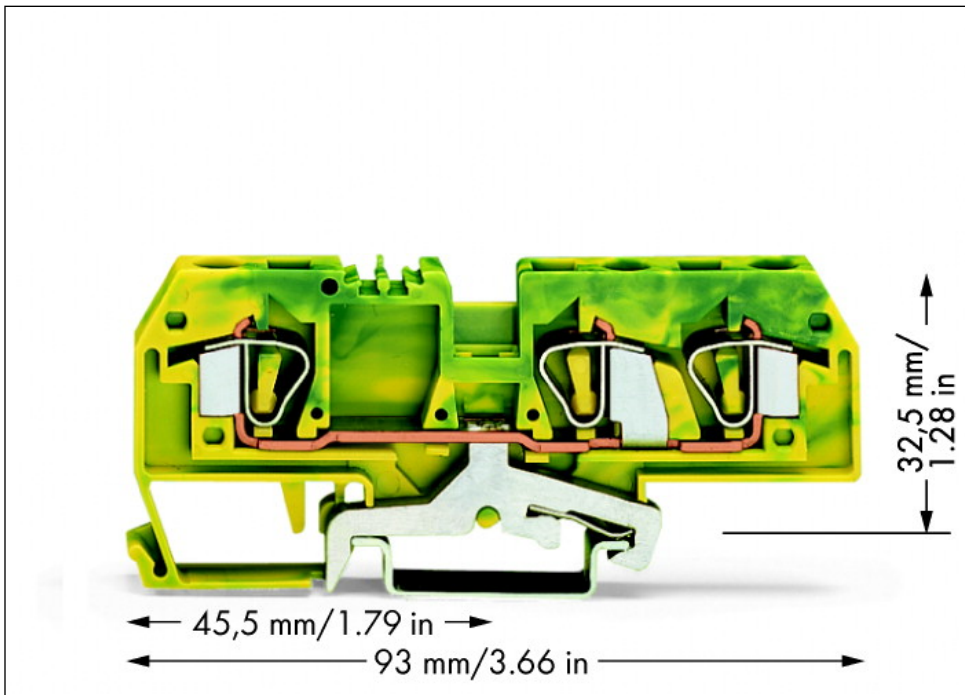

Images & drawings