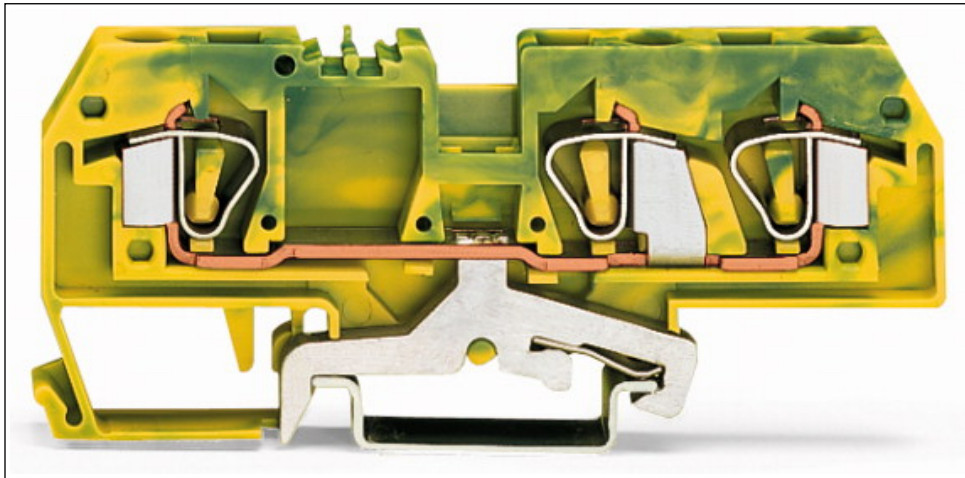

Images & drawings