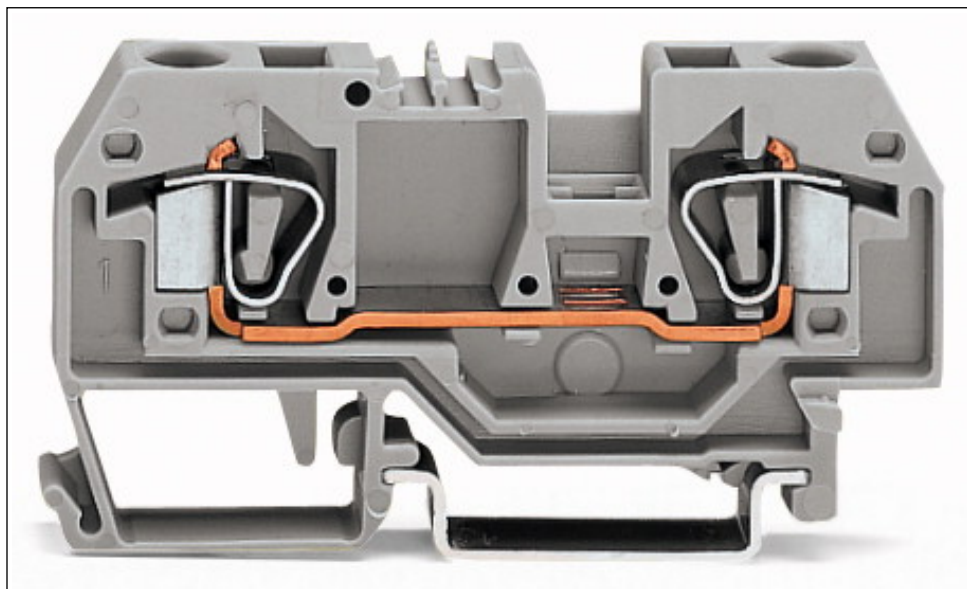

Images & drawings