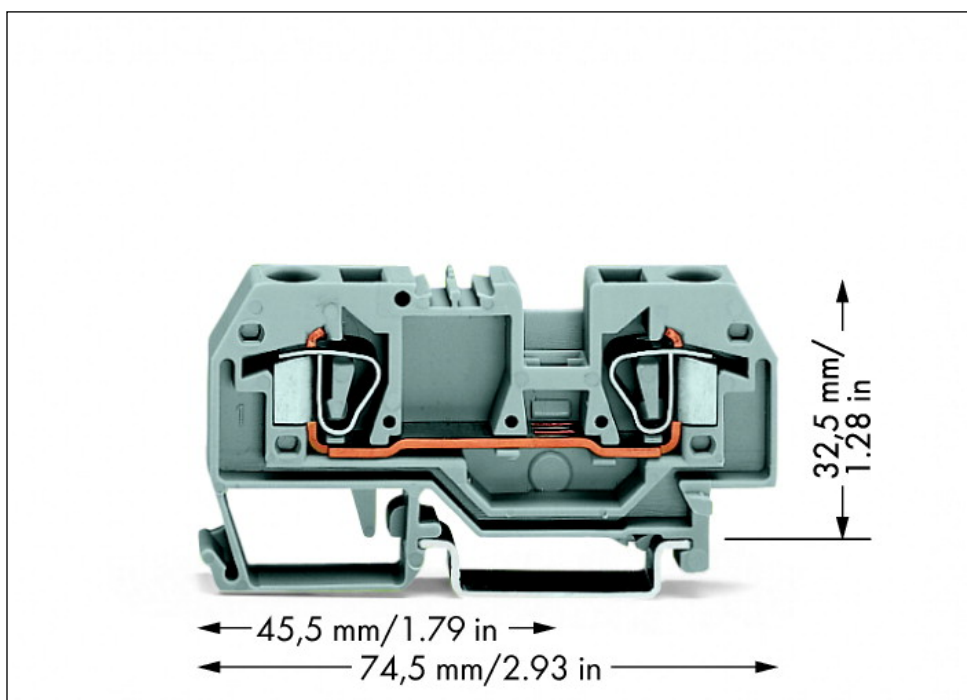

Images & drawings