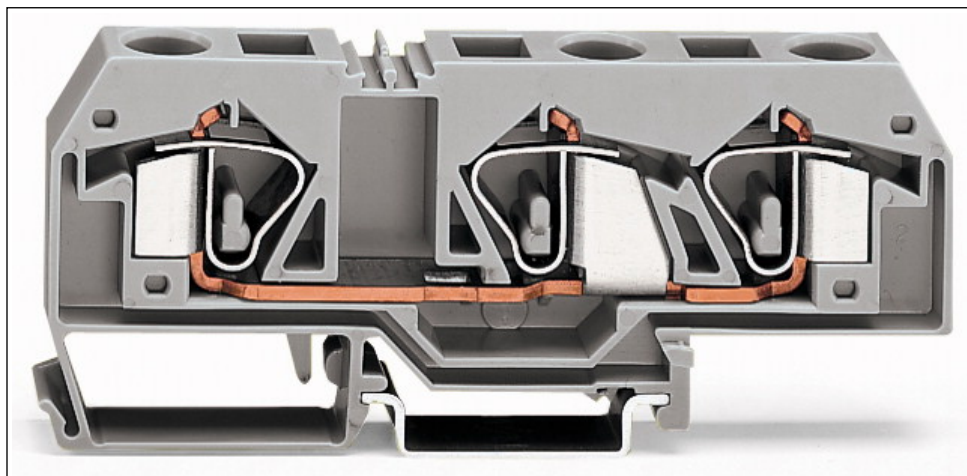

Images & drawings