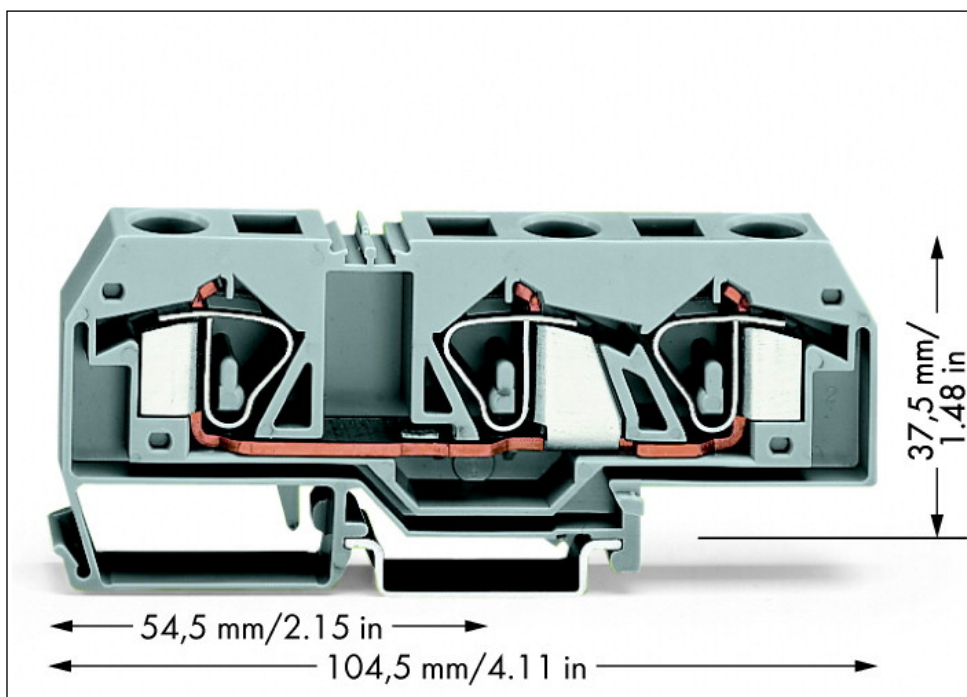

Images & drawings