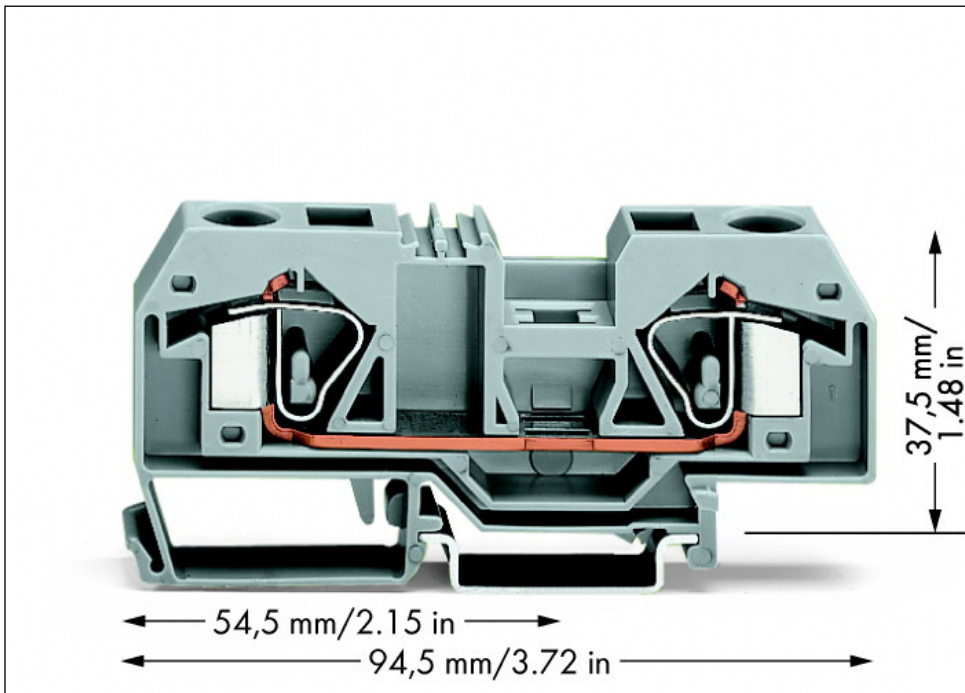

Images & drawings