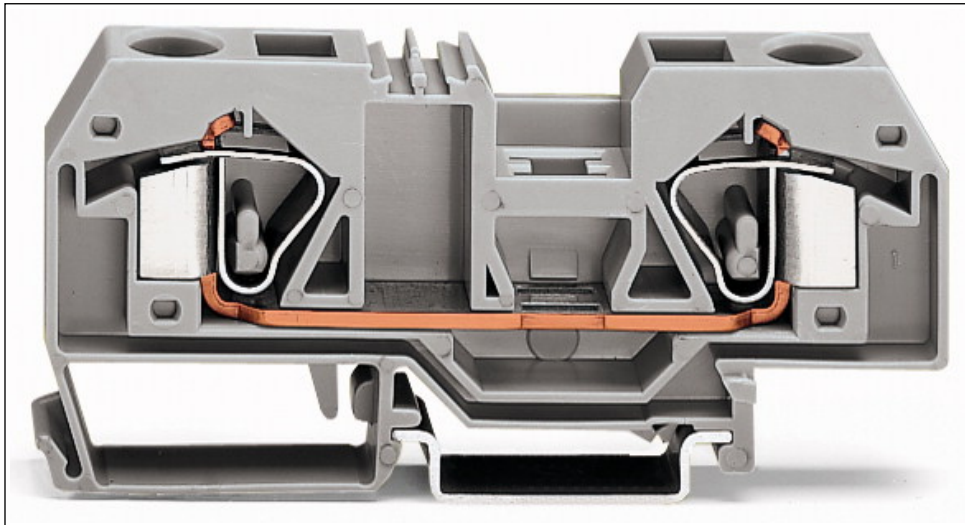

Images & drawings