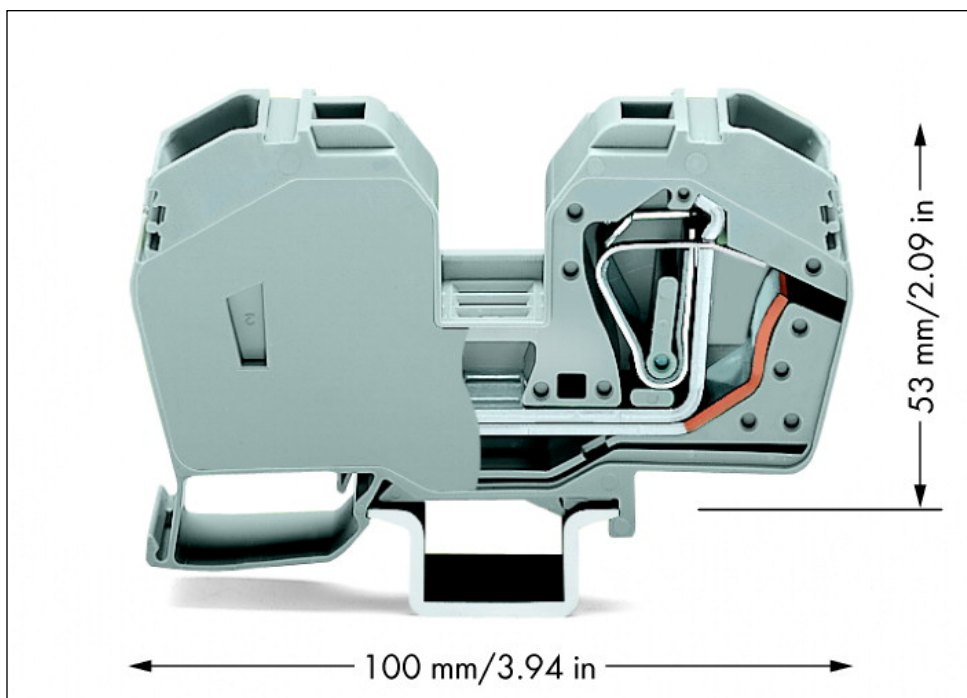

Images & drawings