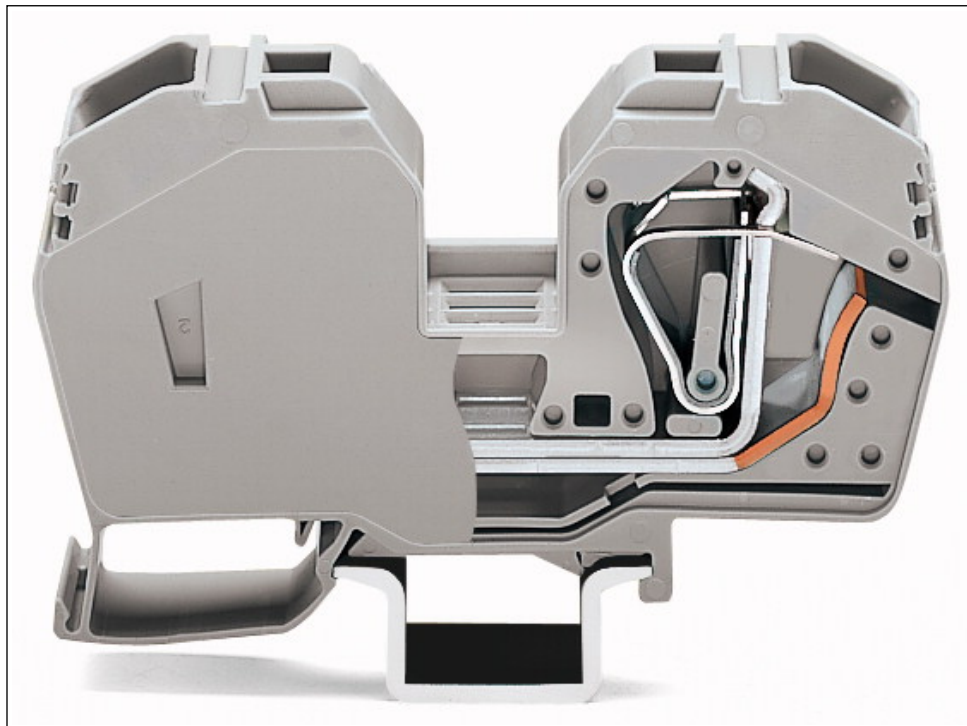

Images & drawings