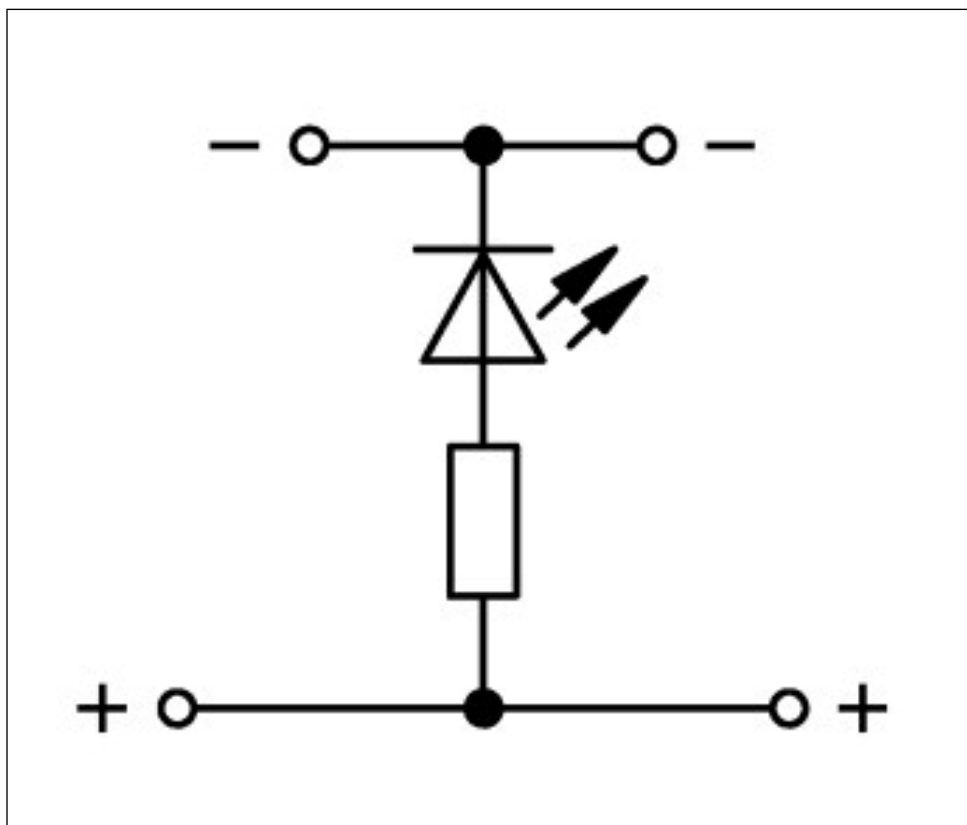

Address

WAGO Kontakttechnik GmbH & Co. KG

Hansastr. 27

32423 Minden

Telefon: 0571/887-0

Fax: 0571/887-169

<http://www.wago.com>

© WAGO Kontakttechnik GmbH & Co. KG

Technische Änderungen und Irrtümer vorbehalten.