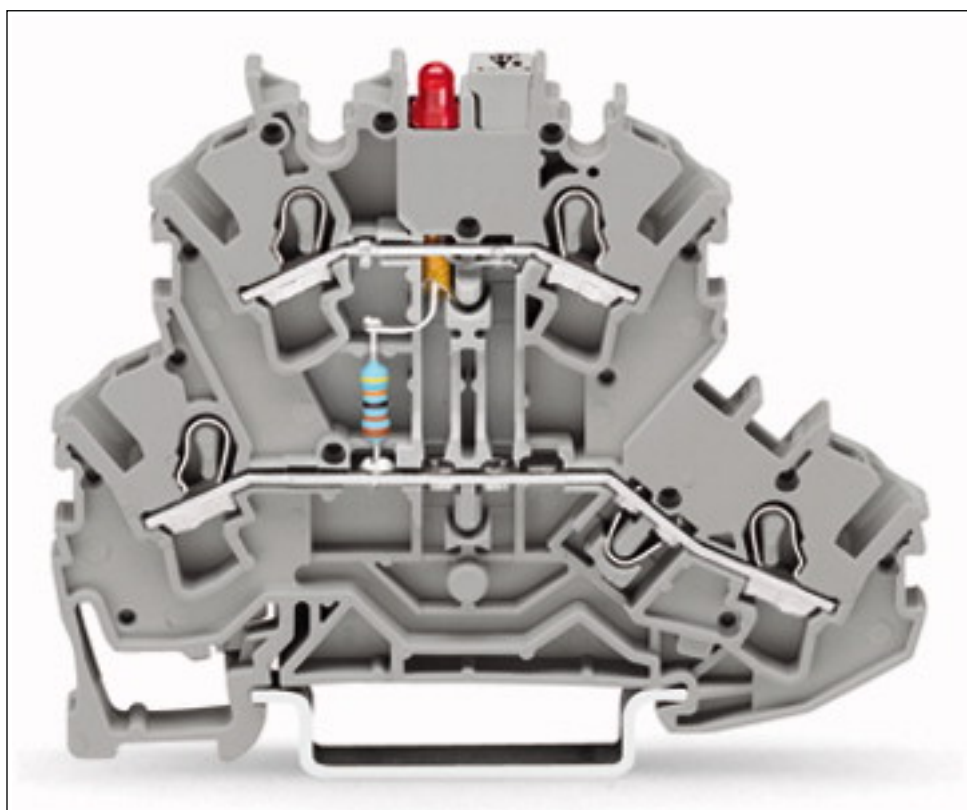

Images & drawings