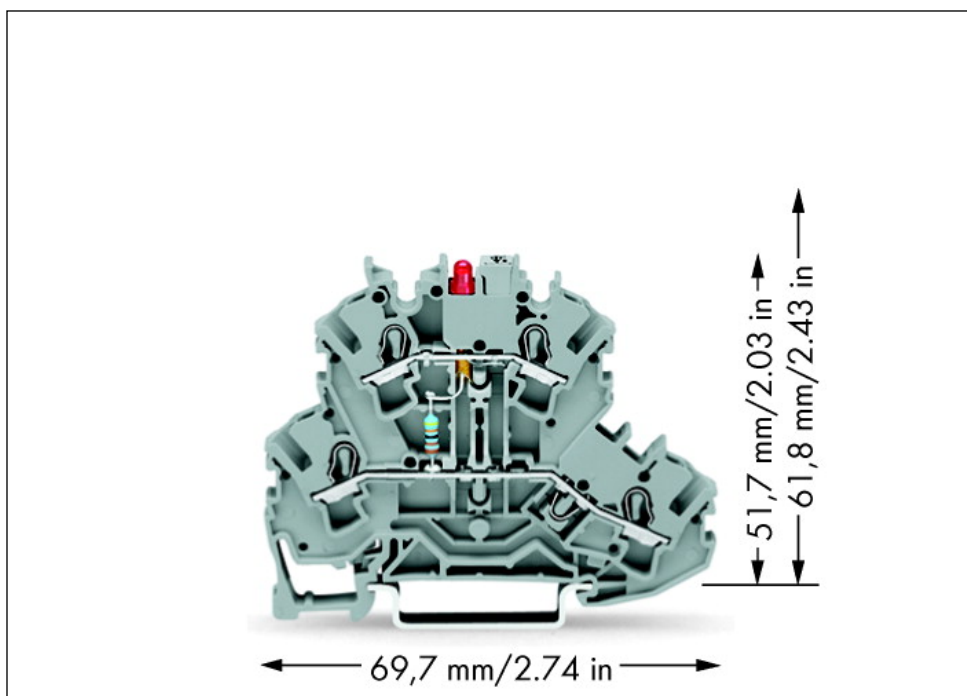

Images & drawings