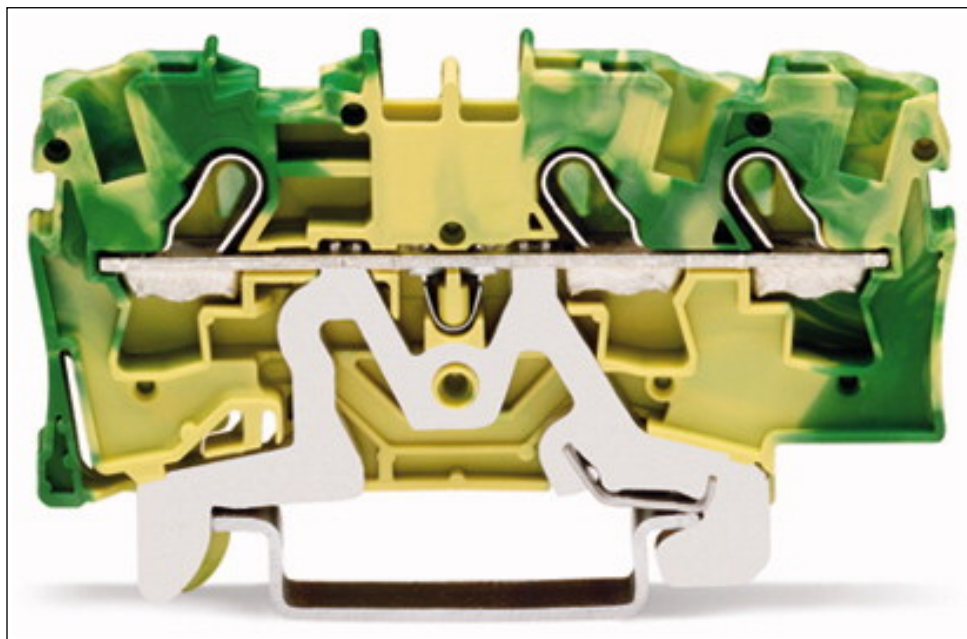

Images & drawings