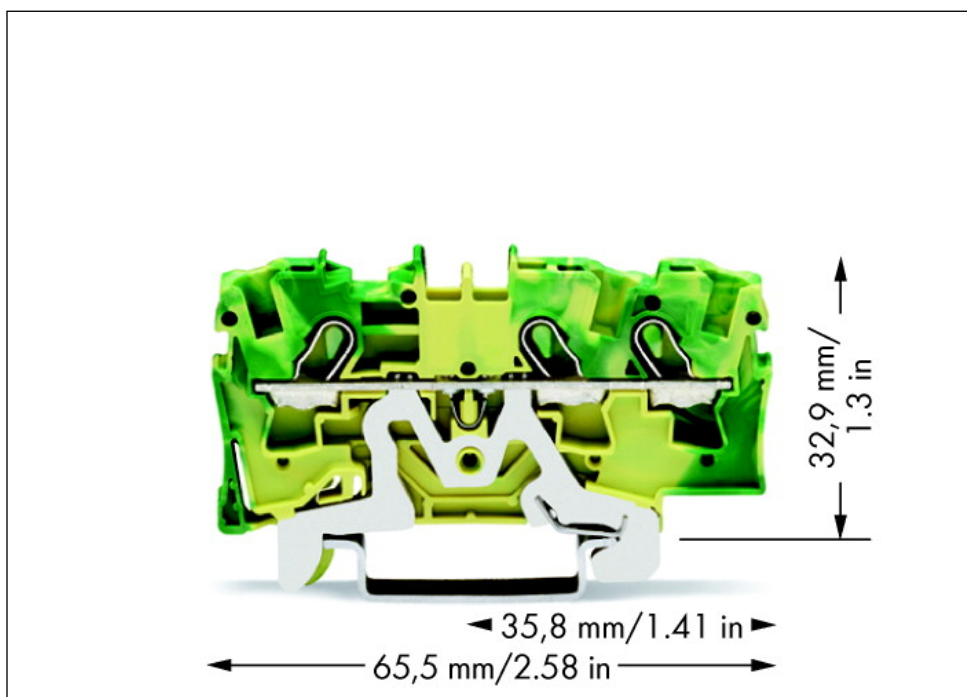

Images & drawings