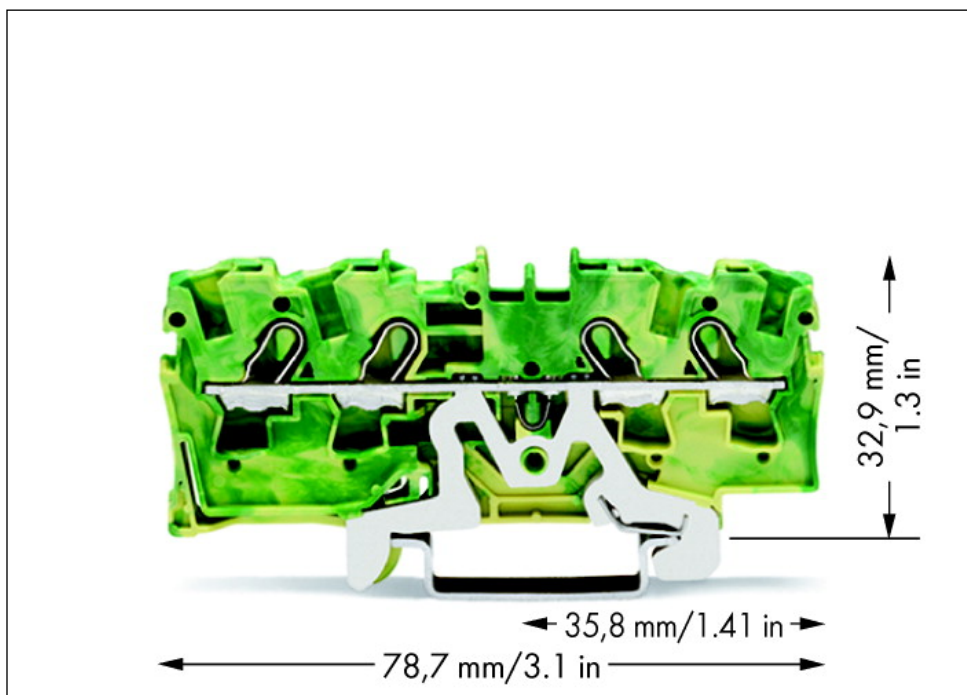

Images & drawings