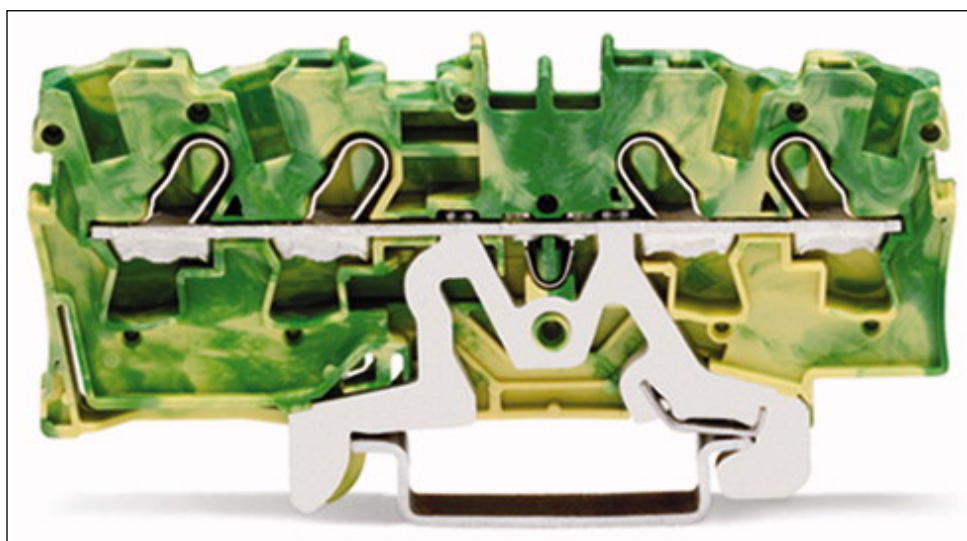

Images & drawings