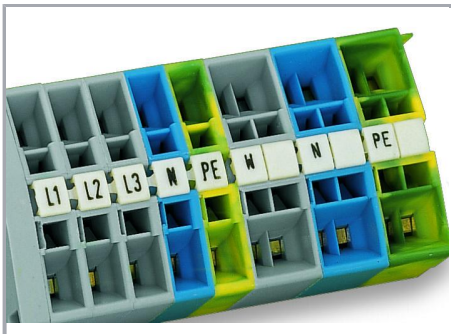

Data sheet | Item number: 2009-145

Mini-WSB Inline; for Smart Printer; 1700 pieces on roll; stretchable 5 - 5.2 mm; plain; snap-on type; white

www.wago.com/2009-145

Data

Technical data

Suitable

for WAGO Rail-Mount Terminal Blocks

Physical data

Marker/Strip width	5 ... 5.2 mm
Marker width	5 mm

Mechanical data

Smear resistance	in combination with ribbon 258-5005
------------------	-------------------------------------

Material data

Color	white
UV resistance	EN 60068-2-5:2010 Procedure B
Weight	99.3 g
Fire load	1.53 MJ

Installation Notes

Marking

Marking via Mini-WSB Quick Marking System.

Subject to changes. Please also observe the further product documentation!

X-ON Electronics

Largest Supplier of Electrical and Electronic Components