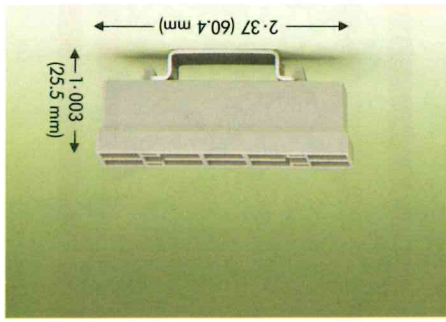

Item-No.	209-101	Item-No.	249-101	Item-No.	
Pack-unit	pcs.	Pack-unit	pcs.	Pack-unit	pcs.
	25		25		
	Plastic end stop, for rails TS 35		Plastic end stop, for rails TS 15		
	Collective carrier for horizontal jumpers		Collective carrier for horizontal jumpers		
	Suitable for horizontal jumpers of series 279, 280, 281, 282 and 284				

Plastic end stop, for carrier rails TS 15
0-236 in (6 mm) wide

Collective carrier for horizontal jumpers
for carrier rails TS 35,
0-421 in (10.7 mm) wide

Plastic end stop,
for carrier rail TS 35
0-392 in (10 mm) wide

Item-No.	210-296	Item-No.	210-295	Item-No.	210-111
Pack-unit	pcs.	Pack-unit	pcs.	Pack-unit	pcs.
	1	1	1	1	1
	Al-carrier rail 15 x 5.5 mm, 0-039 in (1 mm) thick, unperforated		St-carrier rail 15 x 5.5 mm, 0-039 in (1 mm) thick, unperforated		St-carrier rail 15 x 5.5 mm, 0-039 in (1 mm) thick, perforated
	6.6" (2 m) long		6.6" (2 m) long		6.6" (2 m) long

Carrier rail 15 x 5.5 mm, 0-039 in
Aluminum, bare
In 61 A (referred to a length of 1 m)

Carrier rail 15 x 5.5 mm, 0-039 in
Steel, zinc-plated a. yellow chromated
In 61 A (referred to a length of 1 m)

Carrier rail 15 x 5.5 mm, 0-039 in
Steel, zinc-plated a. yellow chromated
In 61 A (referred to a length of 1 m)