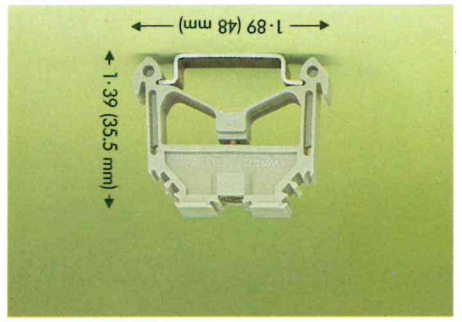

Item-No.	209-101	Item-No.	249-101	Item-No.	
Pack-unit	pcs.	Pack-unit	pcs.	Pack-unit	pcs.
	25		25		
	Plastic end stop, for rails TS 35		Plastic end stop, for rails TS 15		
	Collective carrier for horizontal jumpers		Collective carrier for horizontal jumpers		
	Suitable for horizontal jumpers of series 279, 280, 281, 282 and 284				

Plastic end stop, for carrier rails TS 15
0-236 in (6 mm) wide

Collective carrier for horizontal jumpers
for carrier rails TS 35,
0-421 in (10.7 mm) wide

Plastic end stop,
for carrier rail TS 35
0-392 in (10 mm) wide

Item-No.	210-296	Item-No.	210-295	Item-No.	210-111
Pack-unit	pcs.	Pack-unit	pcs.	Pack-unit	pcs.
	1	1	1	1	1
	Al-carrier rail 15 x 5.5 mm, 0-039 in (1 mm) thick, unperforated		St-carrier rail 15 x 5.5 mm, 0-039 in (1 mm) thick, unperforated		St-carrier rail 15 x 5.5 mm, 0-039 in (1 mm) thick, perforated
	6.6" (2 m) long		6.6" (2 m) long		6.6" (2 m) long

Carrier rail 15 x 5.5 mm, 0-039 in
Aluminum, bare
In 61 A (referred to a length of 1 m)

Carrier rail 15 x 5.5 mm, 0-039 in
Steel, zinc-plated a. yellow chromated
In 61 A (referred to a length of 1 m)

Carrier rail 15 x 5.5 mm, 0-039 in
Steel, zinc-plated a. yellow chromated
In 61 A (referred to a length of 1 m)