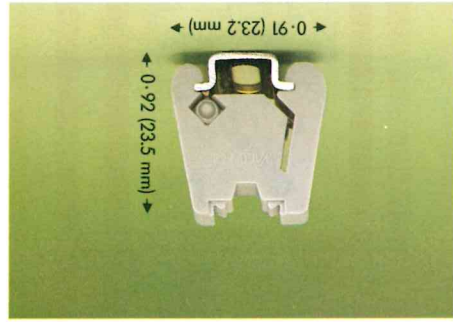

Item-No.	209-101	Item-No.	249-101	Item-No.	
Pack-unit	pcs.	Pack-unit	pcs.	Pack-unit	pcs.
	25		25		
	Plastic end stop, for rails TS 35		Plastic end stop, for rails TS 15		
	Collective carrier for horizontal jumpers		Collective carrier for horizontal jumpers		
	Suitable for horizontal jumpers of series 279, 280, 281, 282 and 284				

Plastic end stop, for carrier rails TS 15
0-236 in (6 mm) wide

Collective carrier for horizontal jumpers
for carrier rails TS 35,
0-421 in (10.7 mm) wide

Plastic end stop,
for carrier rail TS 35
0-392 in (10 mm) wide

Item-No.	210-296	Item-No.	210-295	Item-No.	210-111
Pack-unit	pcs.	Pack-unit	pcs.	Pack-unit	pcs.
	1	1	1	1	1
	Al-carrier rail 15 x 5.5 mm, 0-039 in (1 mm) thick, unperforated		St-carrier rail 15 x 5.5 mm, 0-039 in (1 mm) thick, unperforated		St-carrier rail 15 x 5.5 mm, 0-039 in (1 mm) thick, perforated
	6.6" (2 m) long		6.6" (2 m) long		6.6" (2 m) long

Carrier rail 15 x 5.5 mm, 0-039 in
Aluminum, bare
In 61 A (referred to a length of 1 m)

Carrier rail 15 x 5.5 mm, 0-039 in
Steel, zinc-plated a. yellow chromated
In 61 A (referred to a length of 1 m)

Carrier rail 15 x 5.5 mm, 0-039 in
Steel, zinc-plated a. yellow chromated
In 61 A (referred to a length of 1 m)