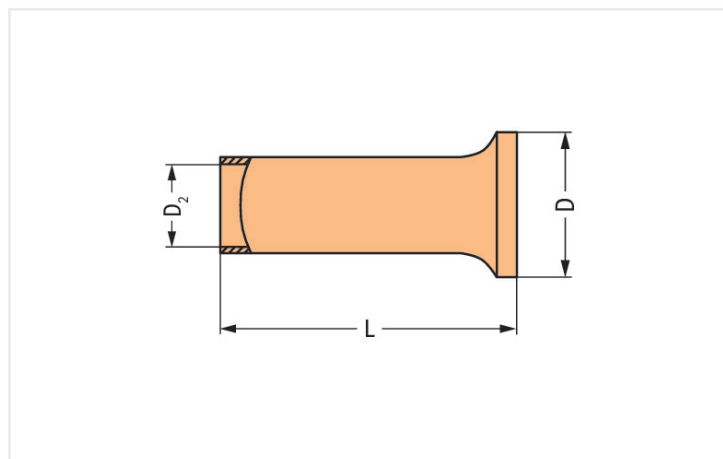

Data sheet | Item number: 216-101

Ferrule; Sleeve for 0.5 mm² / AWG 22; uninsulated; electro-tin plated; silver-colored

<https://www.wago.com/216-101>

Color:  silver-colored

Dimensions in mm

Technical data

Main product function	Ferrule
Sleeve cross-section (AWG)	20 AWG
Sleeve for	0.5 mm ²

Connection data

Strip length	8 mm / 0.31 inches
--------------	--------------------

Physical data

Length	8 mm
Diameter	2.1 mm
Diameter 2	1 mm

Material Data

Color	silver-colored
Fire load	0 MJ
Weight	0 g

Commercial data

Product Group	2 (Terminal Block Accessories)
eCl@ss 10.0	27-40-02-01
eCl@ss 9.0	27-40-02-01
ETIM 8.0	EC000005
ETIM 7.0	EC000005
PU (SPU)	5000 (1000) pcs
Packaging type	Box
Country of origin	DE
GTIN	4017332277617
Customs tariff number	85369010000