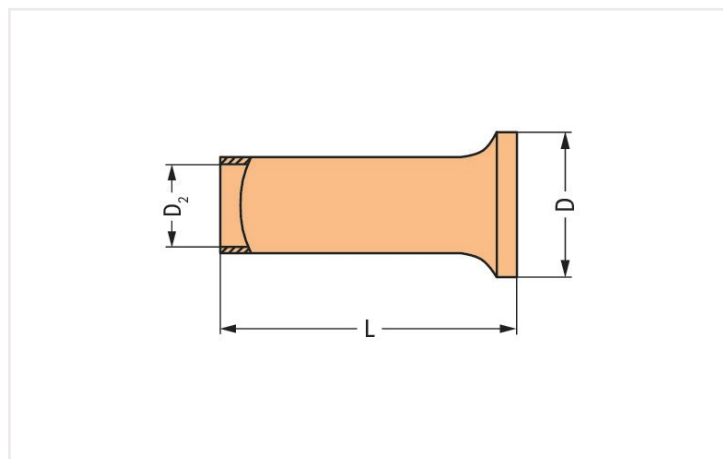

<https://www.wago.com/216-103>

Dimensions in mm

Technical data

Main product function	Ferrule
Sleeve cross-section (AWG)	18 AWG
Sleeve for	1 mm ²

Connection data

Strip length	8 mm / 0.31 inches
--------------	--------------------

Physical data

Length	8 mm
Diameter	2.5 mm
Diameter 2	1.4 mm

Material Data

Fire load	0 MJ
Weight	0.1 g

Commercial data

Product Group	2 (Terminal Block Accessories)
eCl@ss 10.0	27-40-02-01
eCl@ss 9.0	27-40-02-01
ETIM 8.0	EC000005
ETIM 7.0	EC000005
PU (SPU)	5000 (1000) pcs
Packaging type	Box
Country of origin	DE
GTIN	4017332277655
Customs tariff number	85369010000