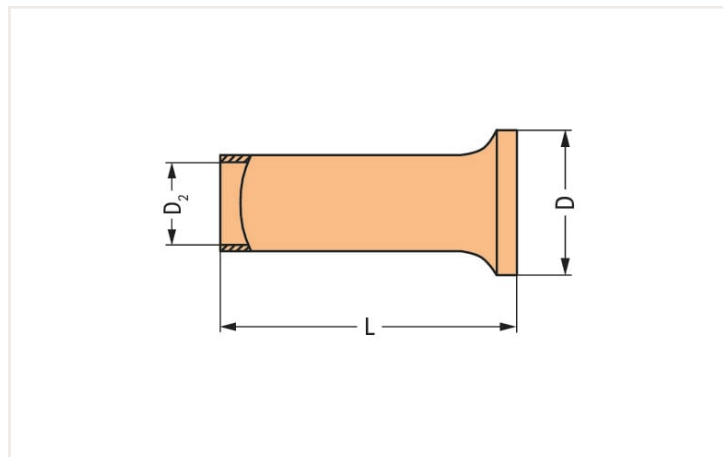

<https://www.wago.com/216-109>

Dimensions in mm

Technical data

Main product function	Ferrule
Sleeve cross-section (AWG)	8 AWG
Sleeve for	10 mm ²

Connection data

Strip length	12 mm / 0.47 inches
--------------	---------------------

Physical data

Length	12 mm
Diameter	5.8 mm
Diameter 2	4.5 mm

Material Data

Fire load	0 MJ
Weight	0.3 g

Commercial data

Product Group	2 (Terminal Block Accessories)
eCl@ss 10.0	27-40-02-01
eCl@ss 9.0	27-40-02-01
ETIM 8.0	EC000005
ETIM 7.0	EC000005
PU (SPU)	1000 (250) pcs
Packaging type	Box
Country of origin	DE
GTIN	4017332277716
Customs tariff number	85369010000