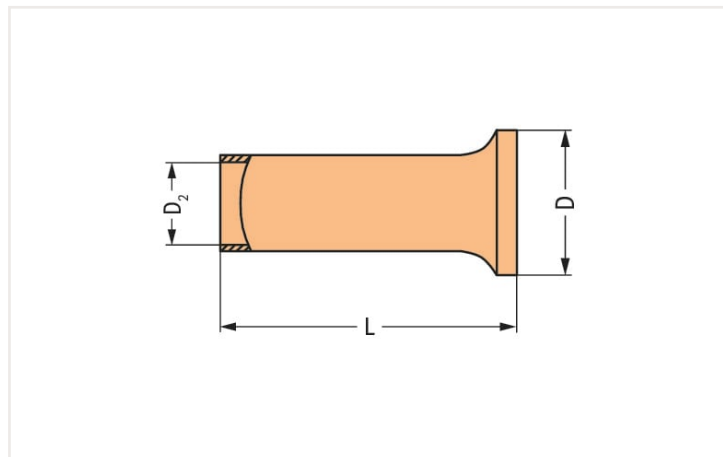

Data sheet | Item number: 216-121

Ferrule; Sleeve for 0.5 mm² / AWG 22; uninsulated; electro-tin plated; silver-colored

<https://www.wago.com/216-121>

Color:  silver-colored

Dimensions in mm

Technical data

Main product function	Ferrule
Sleeve cross-section (AWG)	20 AWG
Sleeve for	0.5 mm ²

Connection data

Strip length	6 mm / 0.24 inches
--------------	--------------------

Physical data

Length	6 mm
Diameter	2.1 mm
Diameter 2	1 mm

Material Data

Color	silver-colored
Fire load	0 MJ
Weight	0 g

Commercial data

Product Group	2 (Terminal Block Accessories)
eCl@ss 10.0	27-40-02-01
eCl@ss 9.0	27-40-02-01
ETIM 8.0	EC000005
ETIM 7.0	EC000005
PU (SPU)	5000 (1000) pcs
Packaging type	Box
Country of origin	DE
GTIN	4017332277600
Customs tariff number	85369010000