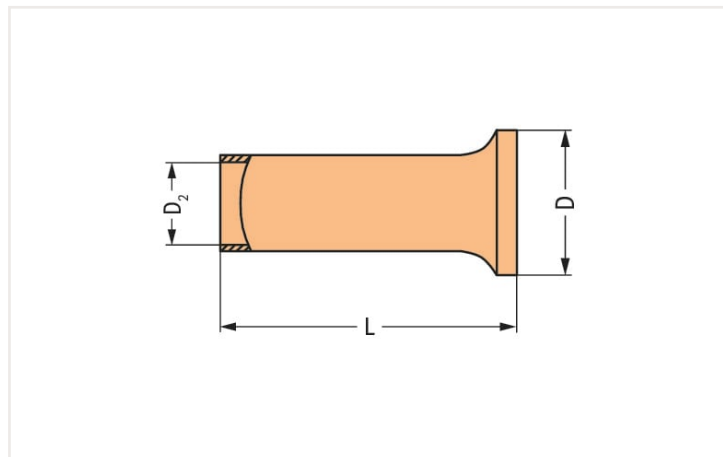

Data sheet | Item number: 216-122

Ferrule; Sleeve for 0.75 mm² / AWG 20; uninsulated; electro-tin plated; silver-colored

<https://www.wago.com/216-122>

Color:  silver-colored

Dimensions in mm

Technical data

Main product function	Ferrule
Sleeve cross-section (AWG)	18 AWG
Sleeve for	0.75 mm ²

Connection data

Strip length	6 mm / 0.24 inches
--------------	--------------------

Physical data

Length	6 mm
Diameter	2.3 mm
Diameter 2	1.2 mm

Material Data

Color	silver-colored
Fire load	0 MJ
Weight	0 g

Commercial data

Product Group	2 (Terminal Block Accessories)
eCl@ss 10.0	27-40-02-01
eCl@ss 9.0	27-40-02-01
ETIM 8.0	EC000005
ETIM 7.0	EC000005
PU (SPU)	5000 (1000) pcs
Packaging type	Box
Country of origin	DE
GTIN	4017332277624
Customs tariff number	85369010000